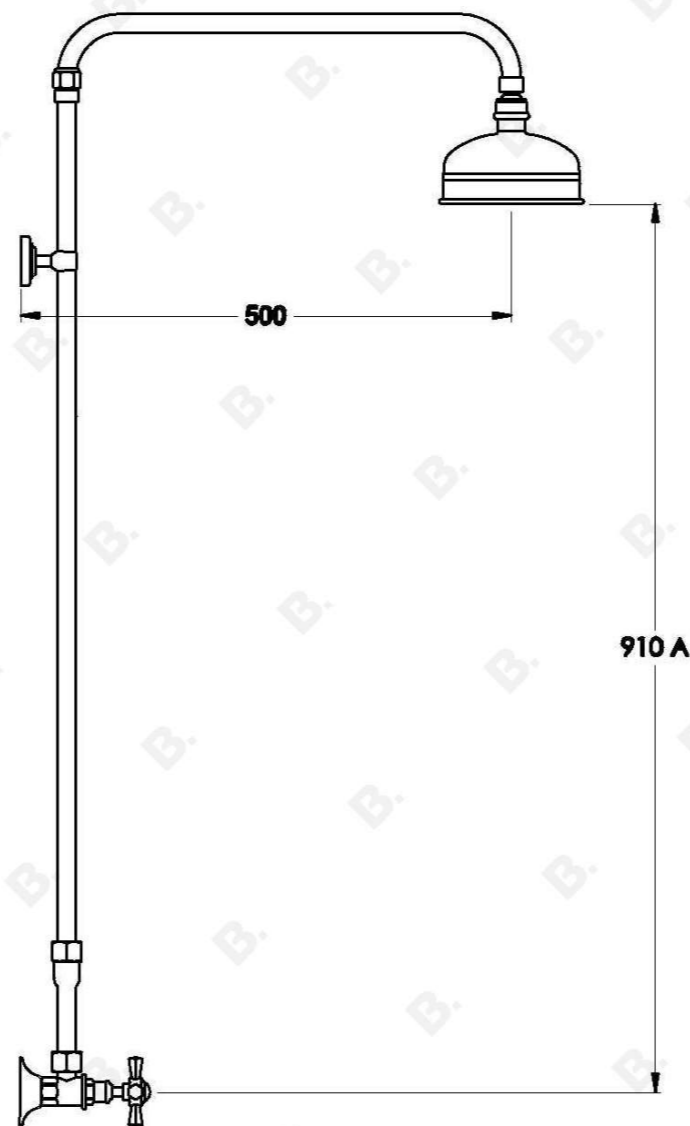

## CLASSIQUE SHOWER SET WITH CROSS HANDLES - CERAMIC DISC

1.8713.00.2.XX

### PRODUCT DIMENSIONS:

Front view:

Side view:

Top view: