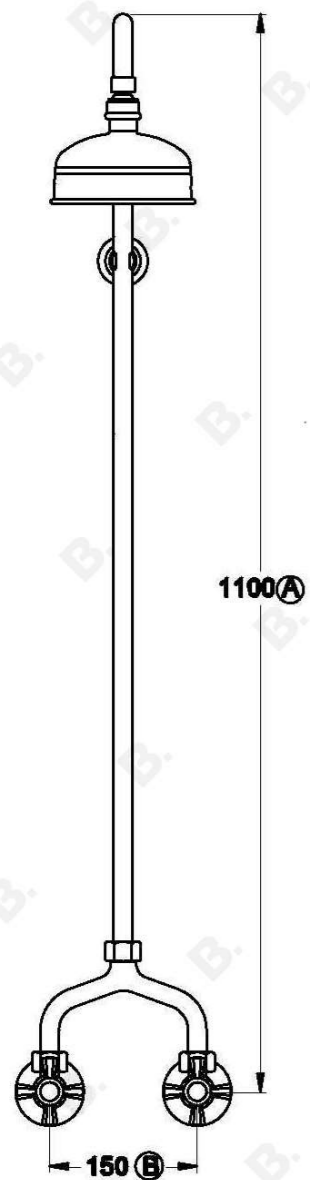

## CLASSIQUE SHOWER SET WITH CROSS HANDLES - CERAMIC DISC

1.8713.00.2.XX

### PRODUCT DIMENSIONS:

Front view:

Side view:

Top view: