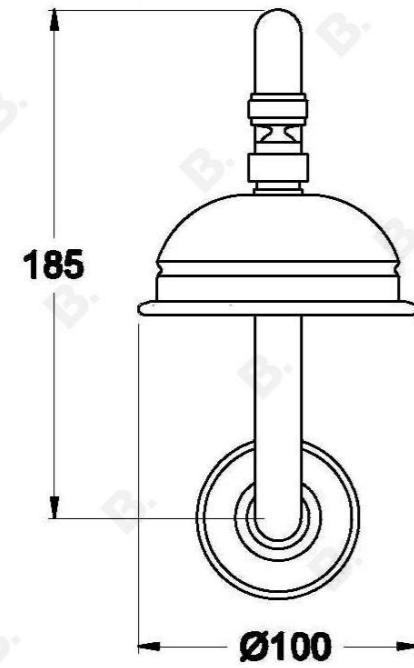

CLASSIQUE SHOWER SET WITH CROSS HANDLES - CERAMIC DISC

1.8710.00.2.XX

PRODUCT DIMENSIONS:

Front view:

Side view:

Top view: