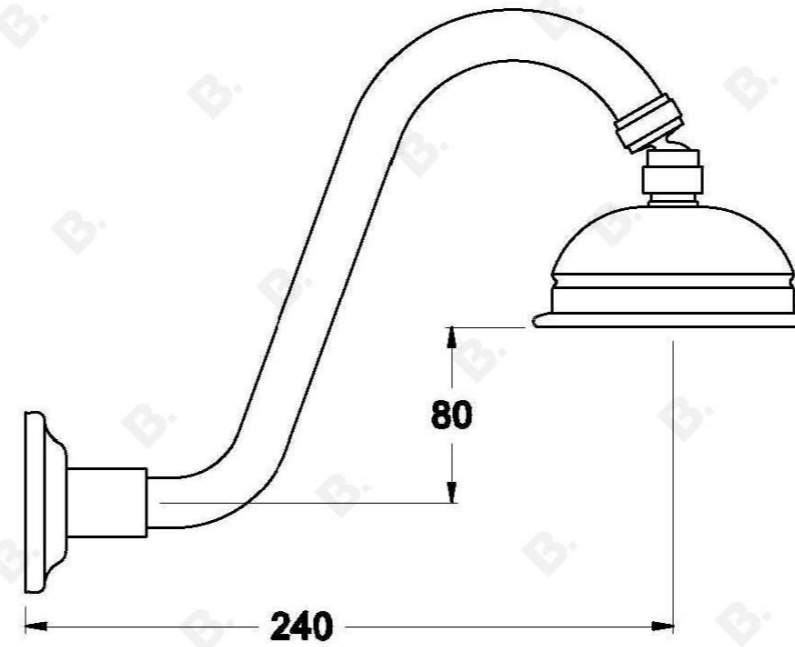

CLASSIQUE SHOWER SET WITH CROSS HANDLES - CERAMIC DISC

1.8710.00.2.XX

PRODUCT DIMENSIONS:

Front view:

Side view:

Top view: