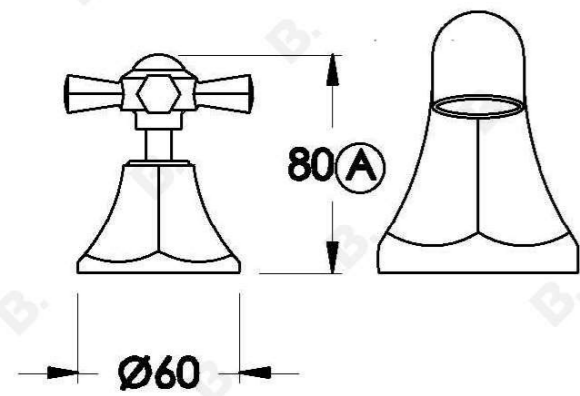

## CLASSIQUE BATH SET WITH CROSS HANDLES - CERAMIC DISC

1.8707.00.2.XX

### PRODUCT DIMENSIONS:

Front view:

Side view:

Top view: