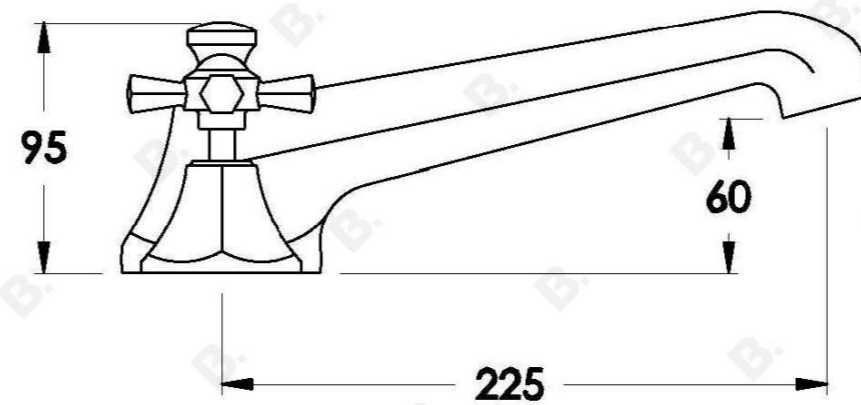

## CLASSIQUE BATH SET WITH CROSS HANDLES - CERAMIC DISC

1.8707.00.2.XX

### PRODUCT DIMENSIONS:

Front view:

Side view:

Top view: