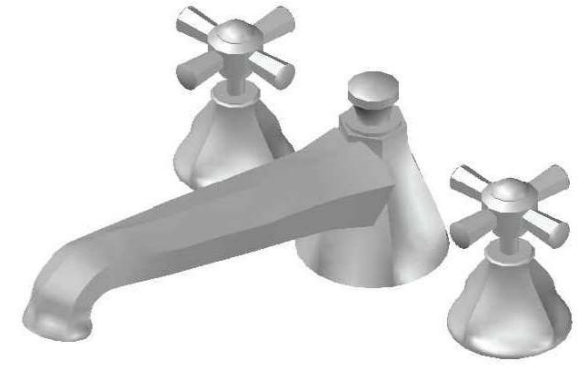

## CLASSIQUE BATH SET WITH CROSS HANDLES - CERAMIC DISC

1.8707.00.2.XX

### PRODUCT DIMENSIONS:

Front view:

Side view:

Top view: