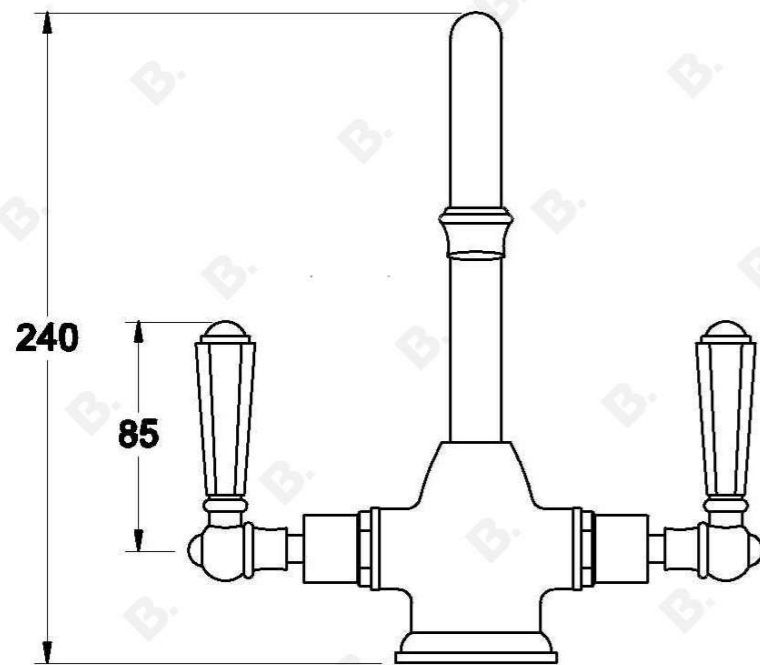

## CLASSIQUE BASIN MIXER WITH METAL LEVERS

1.8704.00.3.XX

### PRODUCT DIMENSIONS:

Front view:

Side view:

Top view: