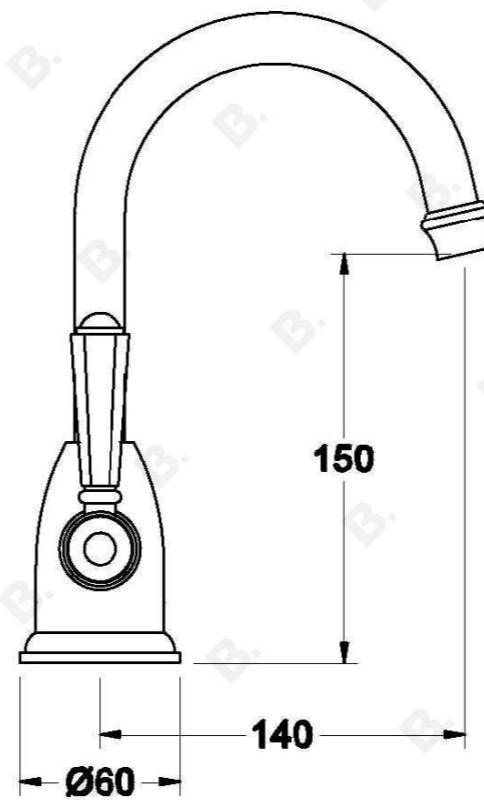

## CLASSIQUE BASIN MIXER WITH METAL LEVERS

1.8704.00.3.XX

### PRODUCT DIMENSIONS:

Front view:

Side view:

Top view: