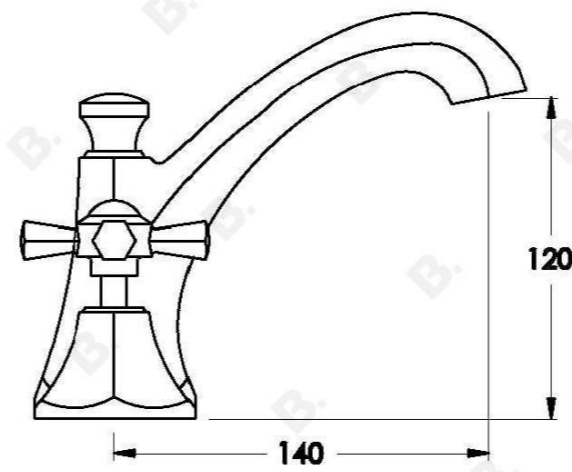

CLASSIQUE BASIN SET WITH CROSS HANDLES - CERAMIC DISC

1.8700.02.2.XX

PRODUCT DIMENSIONS:

Front view:

Side view:

Top view: