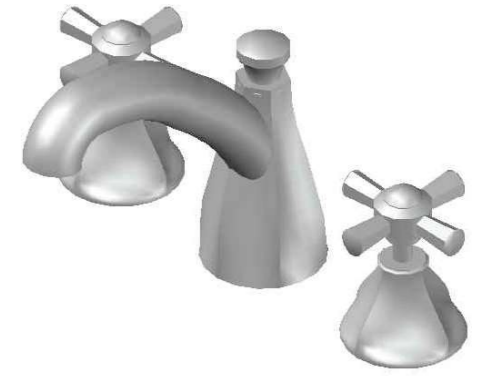

CLASSIQUE BASIN SET WITH CROSS HANDLES - CERAMIC DISC

1.8700.02.2.XX

PRODUCT DIMENSIONS:

Front view:

Side view:

Top view: