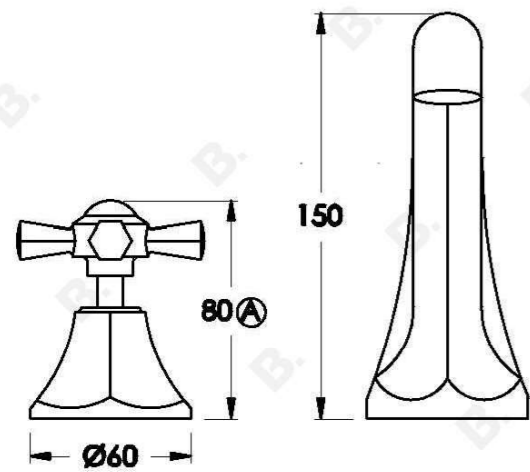

CLASSIQUE BASIN SET WITH CROSS HANDLES - CERAMIC DISC

1.8700.02.2.XX

PRODUCT DIMENSIONS:

Front view:

Side view:

Top view: