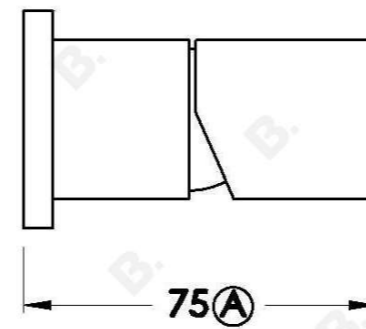

## HALO WALL MIXER WITH METAL HANDLE

1.9548.00.2.XX

### PRODUCT DIMENSIONS:

Front view:

Side view:

Top view: