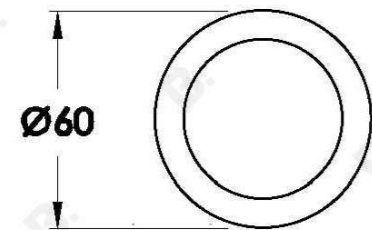

## HALO WALL MIXER WITH METAL HANDLE

1.9548.00.2.XX

### PRODUCT DIMENSIONS:

Front view:

Side view:

Top view: