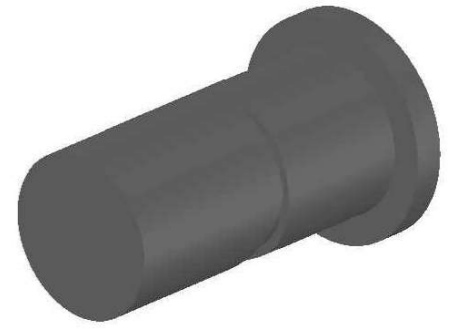

## HALO WALL MIXER WITH METAL HANDLE

1.9548.00.2.XX

### PRODUCT DIMENSIONS:

Front view:

Side view:

Top view: