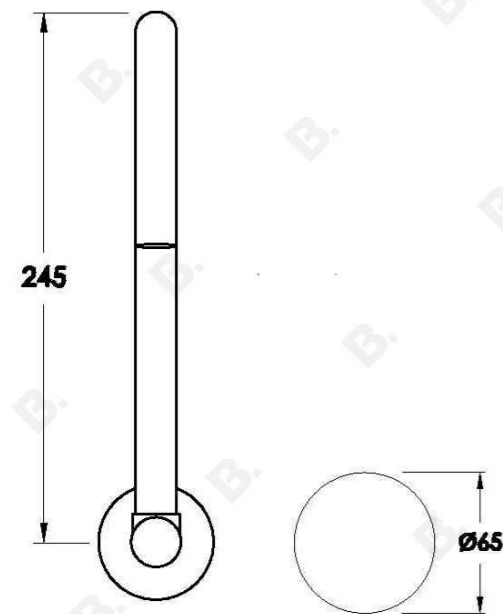

## HALO WALL SET WITH METAL HANDLE

1.9528.94.2.XX

1.9528.84.2.XX : Flow controlled variant

### PRODUCT DIMENSIONS:

Front view:

Side view:

Top view: