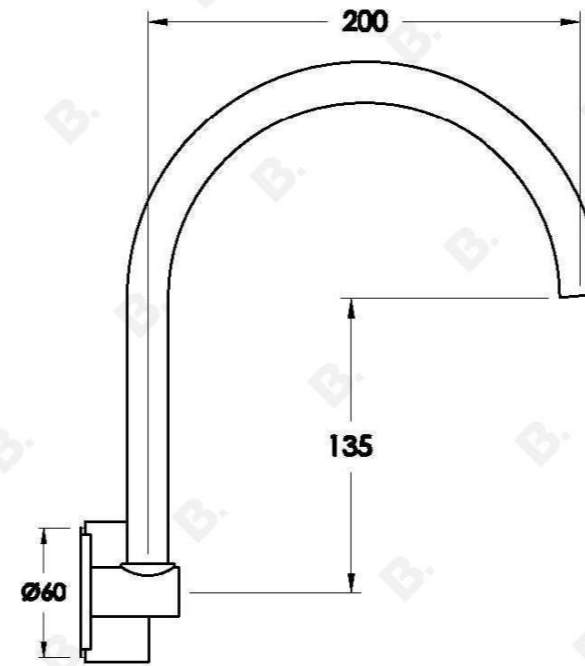

## HALO WALL SET WITH METAL HANDLE

1.9528.94.2.XX

1.9528.84.2.XX : Flow controlled variant

### PRODUCT DIMENSIONS:

Front view:

Side view:

Top view: