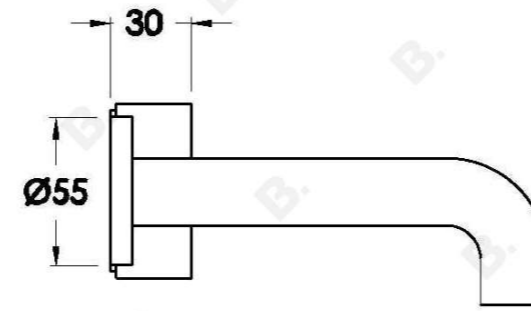

HALO WALL SET WITH METAL HANDLE

1.9505.94.2.XX

1.9505.84.2.XX: Flow controlled variant

PRODUCT DIMENSIONS:

Front view:

Side view:

Top view: