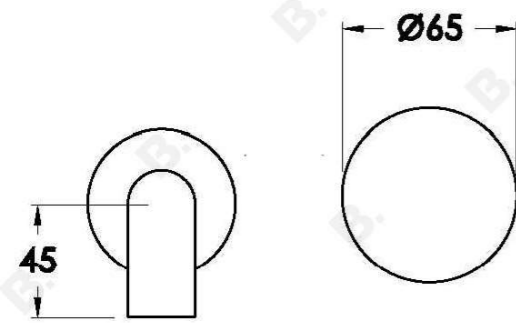

HALO WALL SET WITH METAL HANDLE

1.9505.94.2.XX

1.9505.84.2.XX: Flow controlled variant

PRODUCT DIMENSIONS:

Front view:

Side view:

Top view: