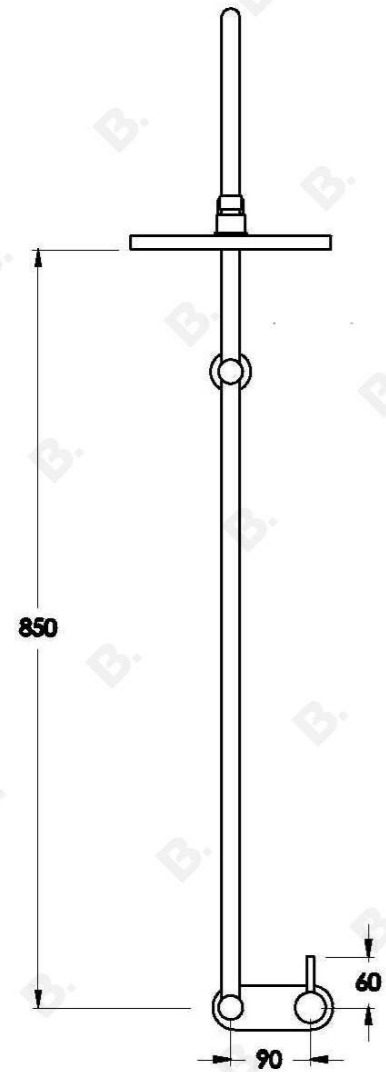

YOKATO SHOWER MIXER WITH METAL LEVER

1.9324.05.3.XX

PRODUCT DIMENSIONS:

Front view:

Side view:

Top view: