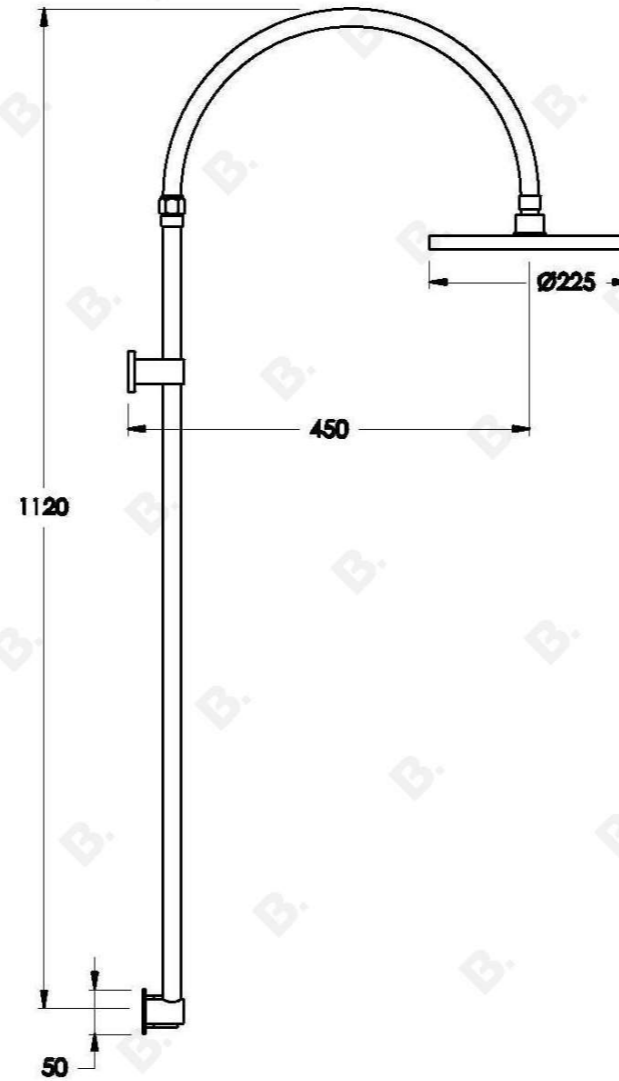

YOKATO SHOWER MIXER WITH METAL LEVER

1.9324.05.3.XX

PRODUCT DIMENSIONS:

Front view:

Side view:

Top view: