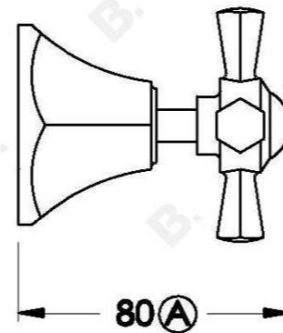

CLASSIQUE WALL TAPS WITH CROSS HANDLES - CERAMIC DISC

1.8749.00.2.XX

PRODUCT DIMENSIONS:

Front view:

Side view:

Top view: