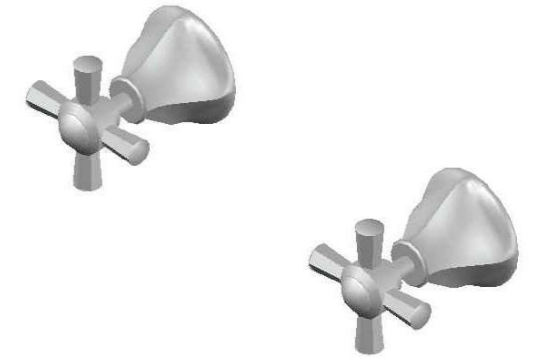

CLASSIQUE WALL TAPS WITH CROSS HANDLES - CERAMIC DISC

1.8749.00.2.XX

PRODUCT DIMENSIONS:

Front view:

Side view:

Top view: