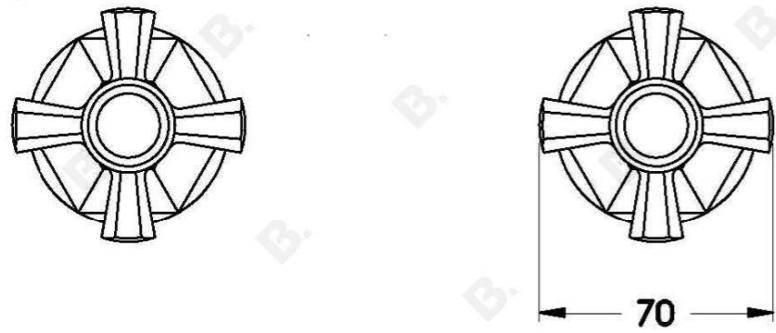

CLASSIQUE WALL TAPS WITH CROSS HANDLES - CERAMIC DISC

1.8749.00.2.XX

PRODUCT DIMENSIONS:

Front view:

Side view:

Top view: