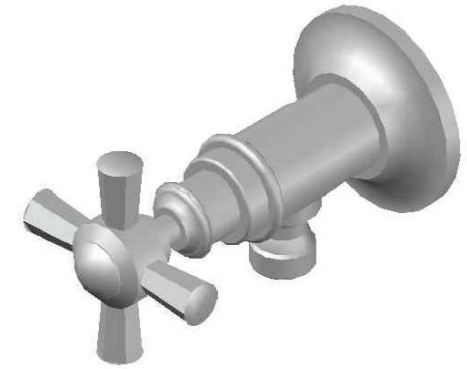

CLASSIQUE CISTERN TAP WITH CROSS HANDLE - CERAMIC DISC

1.8745.00.2.XX

PRODUCT DIMENSIONS:

Front view:

Side view:

Top view: