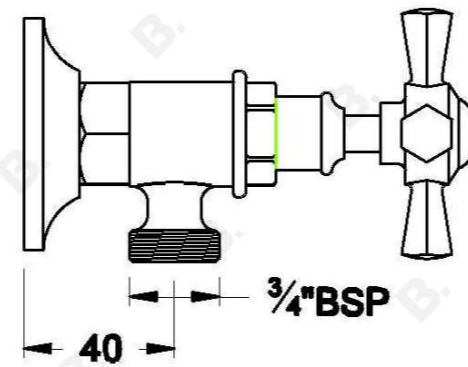

CLASSIQUE CISTERN TAP WITH CROSS HANDLE - CERAMIC DISC

1.8745.00.2.XX

PRODUCT DIMENSIONS:

Front view:

Side view:

Top view: