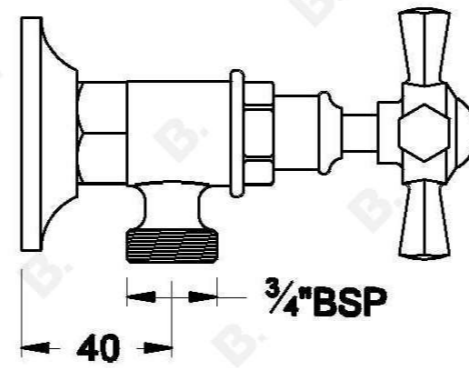

CLASSIQUE WASHING MACHINE TAPS WITH CROSS HANDLES - CERAMIC DISC

1.8744.00.2.XX

PRODUCT DIMENSIONS:

Front view:

Side view:

Top view: