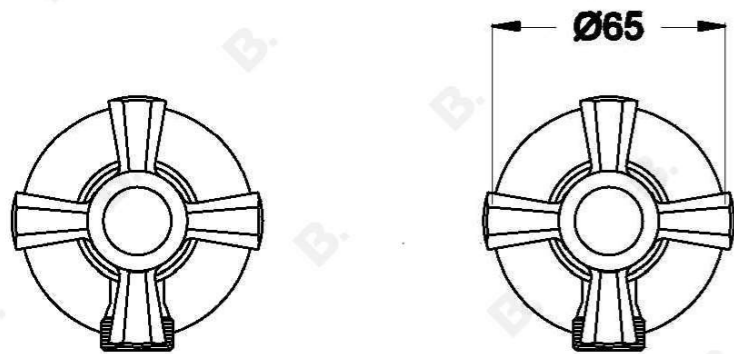

CLASSIQUE WASHING MACHINE TAPS WITH CROSS HANDLES - CERAMIC DISC

1.8744.00.2.XX

PRODUCT DIMENSIONS:

Front view:

Side view:

Top view: