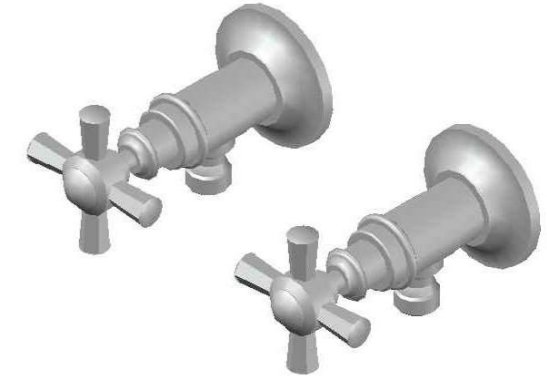

CLASSIQUE WASHING MACHINE TAPS WITH CROSS HANDLES - CERAMIC DISC

1.8744.00.2.XX

PRODUCT DIMENSIONS:

Front view:

Side view:

Top view: