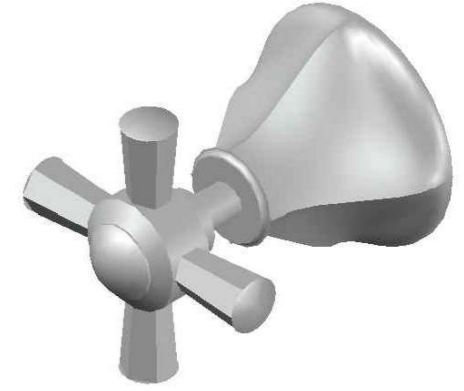

## CLASSIQUE DIVERTER WITH CROSS HANDLE - CERAMIC DISC

1.8741.00.2.XX

### PRODUCT DIMENSIONS:

Front view:

Side view:

Top view: