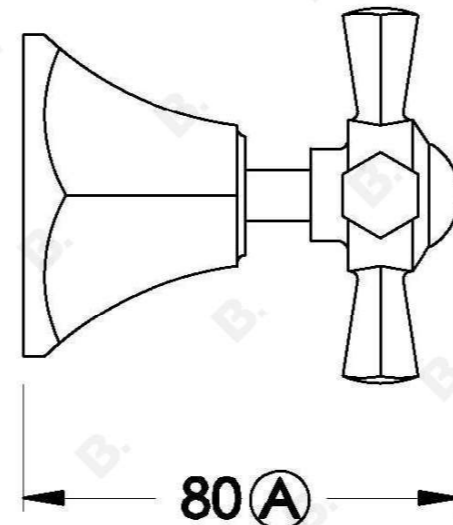

## CLASSIQUE DIVERTER WITH CROSS HANDLE - CERAMIC DISC

1.8741.00.2.XX

### PRODUCT DIMENSIONS:

Front view:

Side view:

Top view: