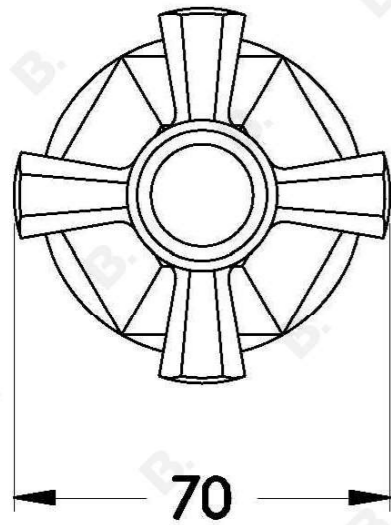

## CLASSIQUE DIVERTER WITH CROSS HANDLE - CERAMIC DISC

1.8741.00.2.XX

### PRODUCT DIMENSIONS:

Front view:

Side view:

Top view: