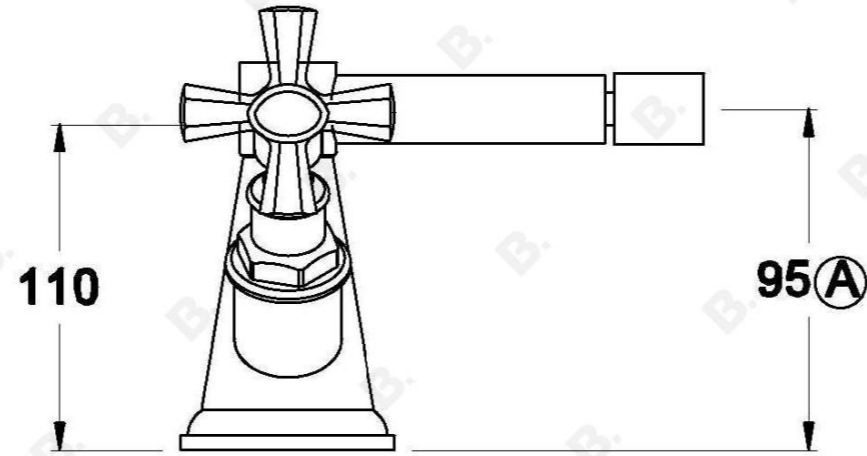

CLASSIQUE BIDET MIXER WITH CROSS HANDLES - CERAMIC DISC

1.8737.00.2.XX

PRODUCT DIMENSIONS:

Front view:

Side view:

Top view: