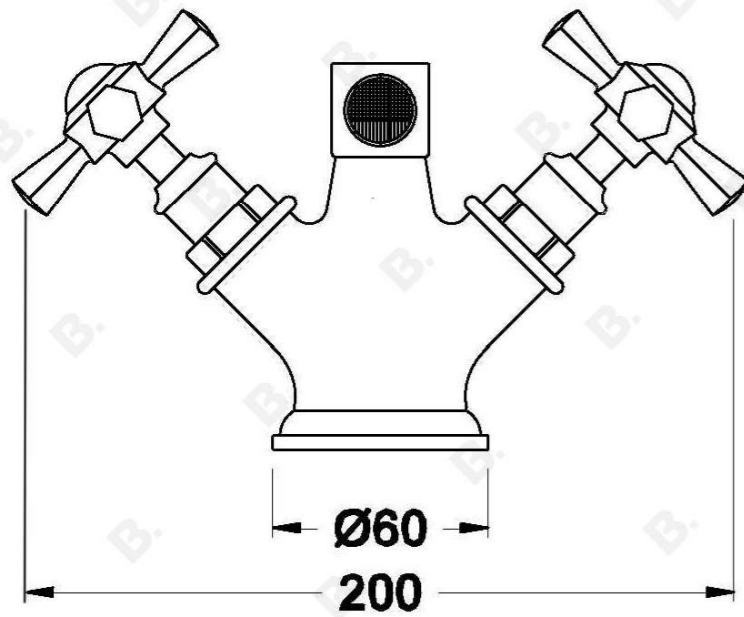

CLASSIQUE BIDET MIXER WITH CROSS HANDLES - CERAMIC DISC

1.8737.00.2.XX

PRODUCT DIMENSIONS:

Front view:

Side view:

Top view: