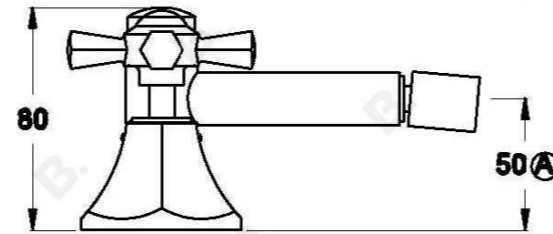

CLASSIQUE BIDET SET WITH CROSS HANDLES - CERAMIC DISC

1.8735.00.2.XX

PRODUCT DIMENSIONS:

Front view:

Side view:

Top view: