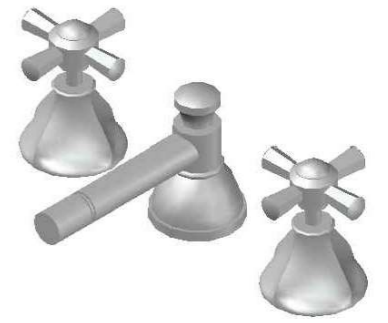

CLASSIQUE BIDET SET WITH CROSS HANDLES - CERAMIC DISC

1.8735.00.2.XX

PRODUCT DIMENSIONS:

Front view:

Side view:

Top view: