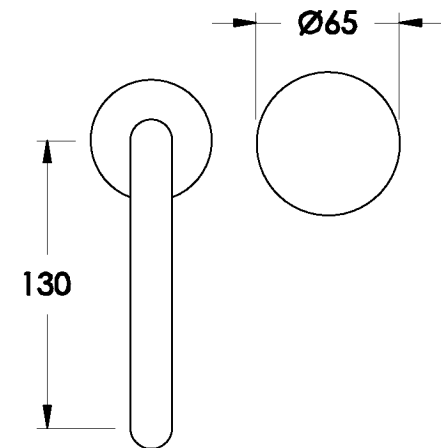

Brodware

HALO BASIN SET WITH KNURLED HANDLE

1.9500.96.7.XX

PRODUCT DIMENSIONS:

Front view

Side view

Top view

Available for purchase through selected distributors only

XX suffix indicates finish - SEE WEBSITE FOR COLOUR CODE
Dimensions subject to change without notice
All dimensions are approximate
A = approximate distance
Copyright © Brodware 2021

B.