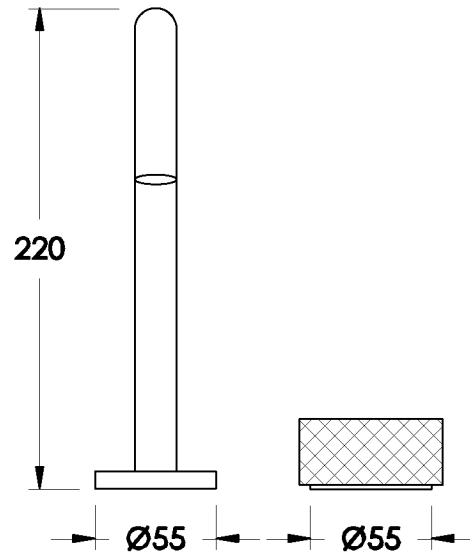

Brodware

HALO BASIN SET WITH KNURLED HANDLE

1.9500.96.7.XX

PRODUCT DIMENSIONS:

Front view

Side view

Top view

Available for purchase through selected distributors only

XX suffix indicates finish - SEE WEBSITE FOR COLOUR CODE
Dimensions subject to change without notice
All dimensions are approximate
A = approximate distance
Copyright © Brodware 2021

B.