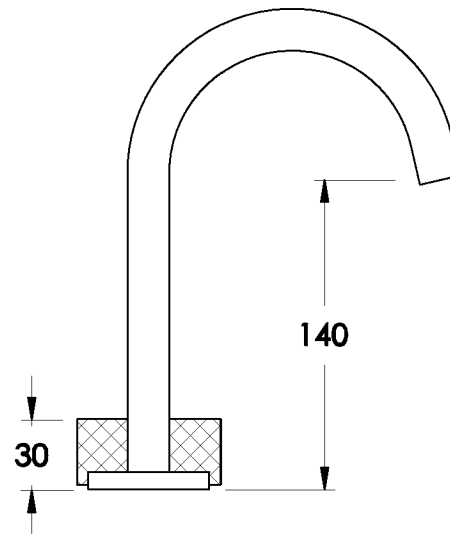

Brodware

HALO BASIN SET WITH KNURLED HANDLE

1.9500.96.7.XX

PRODUCT DIMENSIONS:

Front view

Side view

Top view

Available for purchase through selected distributors only

XX suffix indicates finish - SEE WEBSITE FOR COLOUR CODE
Dimensions subject to change without notice
All dimensions are approximate
A = approximate distance
Copyright © Brodware 2021

B.