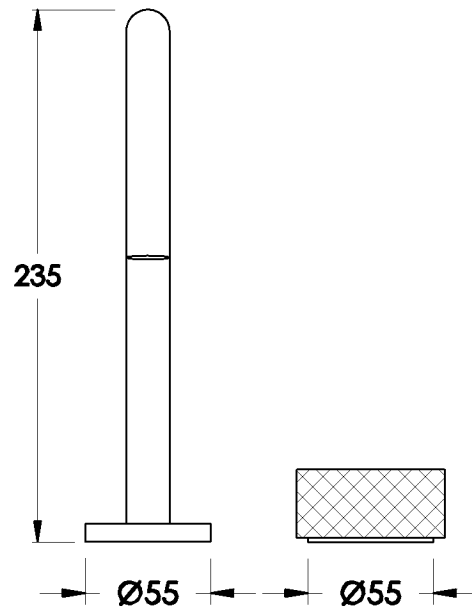

## HALO KITCHEN SET WITH KNURLED HANDLE

1.9507.96.7.XX

### PRODUCT DIMENSIONS:

Front view

Side view

Top view

Available for purchase through selected distributors only

XX suffix indicates finish - SEE WEBSITE FOR COLOUR CODE

Dimensions subject to change without notice

All dimensions are approximate

A = approximate distance

Copyright © Brodware 2021

**B.**