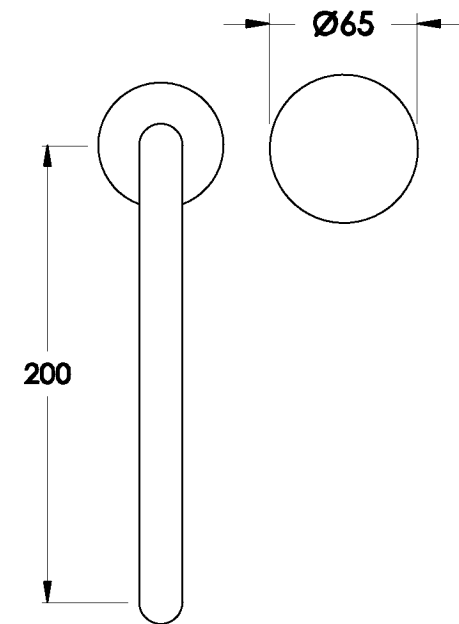

## HALO KITCHEN SET WITH KNURLED HANDLE

1.9507.96.7.XX

### PRODUCT DIMENSIONS:

Front view

Side view

Top view

Available for purchase through selected distributors only

XX suffix indicates finish - SEE WEBSITE FOR COLOUR CODE

Dimensions subject to change without notice

All dimensions are approximate

A = approximate distance

Copyright © Brodware 2021

**B.**