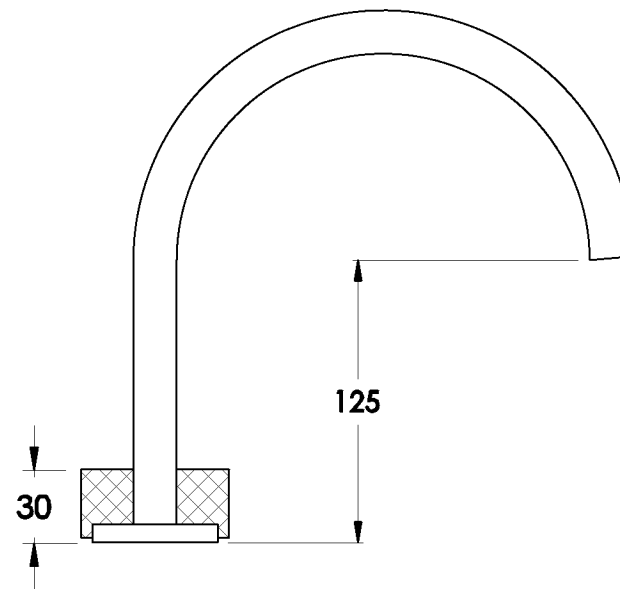

## HALO KITCHEN SET WITH KNURLED HANDLE

1.9507.96.7.XX

### PRODUCT DIMENSIONS:

Front view

Side view

Top view

Available for purchase through selected distributors only

XX suffix indicates finish - SEE WEBSITE FOR COLOUR CODE

Dimensions subject to change without notice

All dimensions are approximate

A = approximate distance

Copyright © Brodware 2021

**B.**