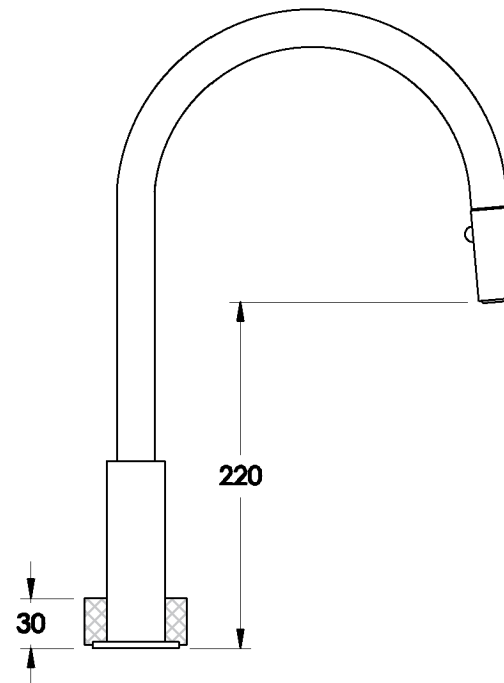

Brodware

HALO KITCHEN SET WITH DUAL FUNCTION PULL-OUT SPOUT AND KNURLED HANDLE

1.9507.94.7.XX

PRODUCT DIMENSIONS:

Front view

Side view

Top view

Available for purchase through selected distributors only

XX suffix indicates finish - SEE WEBSITE FOR COLOUR CODE
Dimensions subject to change without notice
All dimensions are approximate
A = approximate distance
Copyright © Brodware 2021

B.