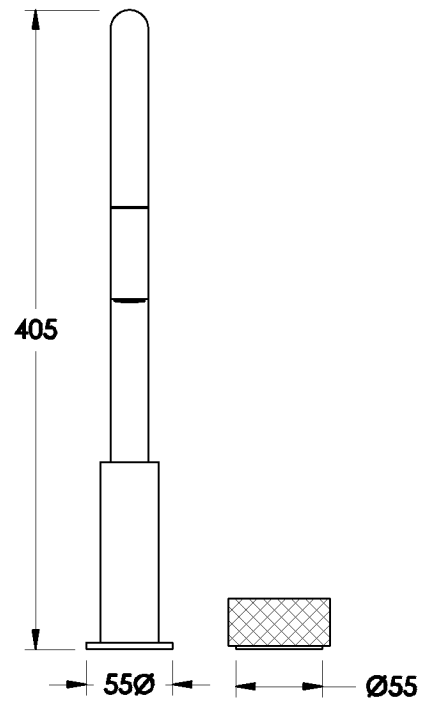

Brodware

HALO KITCHEN SET WITH DUAL FUNCTION PULL-OUT SPOUT AND KNURLED HANDLE

1.9507.94.7.XX

PRODUCT DIMENSIONS:

Front view

Side view

Top view

Available for purchase through selected distributors only

XX suffix indicates finish - SEE WEBSITE FOR COLOUR CODE
Dimensions subject to change without notice
All dimensions are approximate
A = approximate distance
Copyright © Brodware 2021

B.