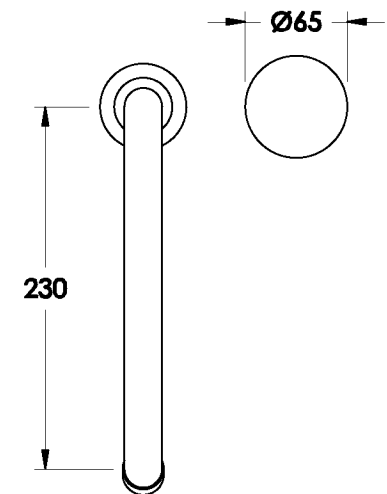

Brodware

HALO KITCHEN SET WITH DUAL FUNCTION PULL-OUT SPOUT AND KNURLED HANDLE

1.9507.94.7.XX

PRODUCT DIMENSIONS:

Front view

Side view

Top view

Available for purchase through selected distributors only

XX suffix indicates finish - SEE WEBSITE FOR COLOUR CODE
Dimensions subject to change without notice
All dimensions are approximate
A = approximate distance
Copyright © Brodware 2021

B.