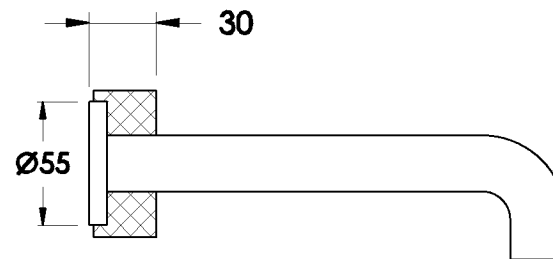

Brodware

HALO WALL SET WITH KNURLED HANDLE

1.9506.94.7.XX

1.9506.84.7.XX - Flow controlled variant

PRODUCT DIMENSIONS:

Front view

Side view

Top view

Available for purchase through selected distributors only

XX suffix indicates finish - SEE WEBSITE FOR COLOUR CODE

Dimensions subject to change without notice

All dimensions are approximate

A = approximate distance