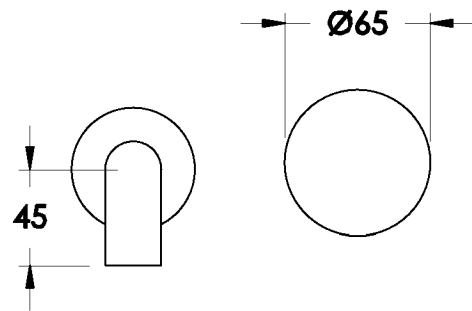

Brodware

HALO WALL SET WITH KNURLED HANDLE

1.9506.94.7.XX

1.9506.84.7.XX - Flow controlled variant

PRODUCT DIMENSIONS:

Front view

Side view

Top view

Available for purchase through selected distributors only

XX suffix indicates finish - SEE WEBSITE FOR COLOUR CODE

Dimensions subject to change without notice

All dimensions are approximate

A = approximate distance