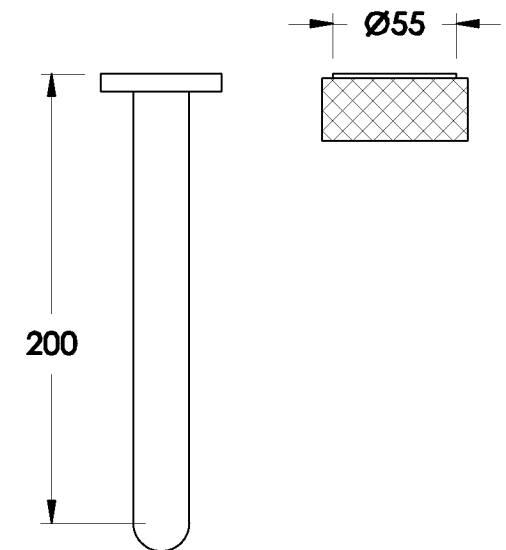

Brodware

HALO WALL SET WITH KNURLED HANDLE

1.9506.94.7.XX

1.9506.84.7.XX - Flow controlled variant

PRODUCT DIMENSIONS:

Front view

Side view

Top view

Available for purchase through selected distributors only

XX suffix indicates finish - SEE WEBSITE FOR COLOUR CODE

Dimensions subject to change without notice

All dimensions are approximate

A = approximate distance