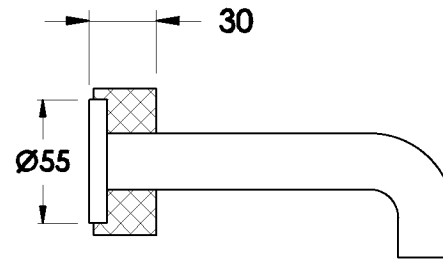

## HALO WALL SET WITH KNURLED HANDLE

1.9505.94.7.XX

1.9505.84.7.XX - Flow controlled variant

### PRODUCT DIMENSIONS:

Front view

Side view

Top view

Available for purchase through selected distributors only

XX suffix indicates finish - SEE WEBSITE FOR COLOUR CODE

Dimensions subject to change without notice

All dimensions are approximate

A = approximate distance

Copyright © Brodware 2021

**B.**