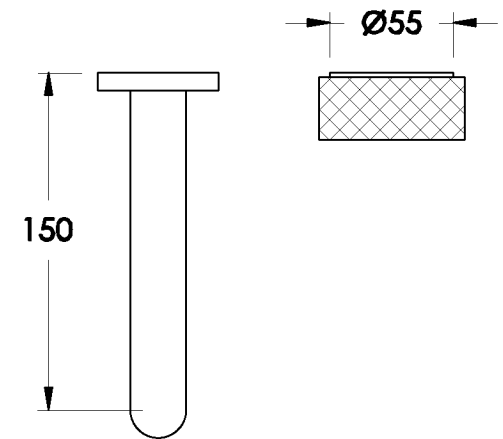

## HALO WALL SET WITH KNURLED HANDLE

1.9505.94.7.XX

1.9505.84.7.XX - Flow controlled variant

### PRODUCT DIMENSIONS:

Front view

Side view

Top view

Available for purchase through selected distributors only

XX suffix indicates finish - SEE WEBSITE FOR COLOUR CODE

Dimensions subject to change without notice

All dimensions are approximate

A = approximate distance

Copyright © Brodware 2021

**B.**