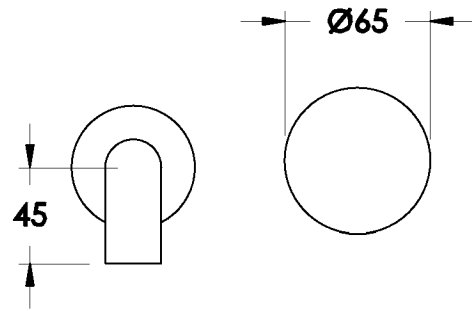

## HALO WALL SET WITH KNURLED HANDLE

1.9505.94.7.XX

1.9505.84.7.XX - Flow controlled variant

### PRODUCT DIMENSIONS:

Front view

Side view

Top view

Available for purchase through selected distributors only

XX suffix indicates finish - SEE WEBSITE FOR COLOUR CODE

Dimensions subject to change without notice

All dimensions are approximate

A = approximate distance

Copyright © Brodware 2021

**B.**