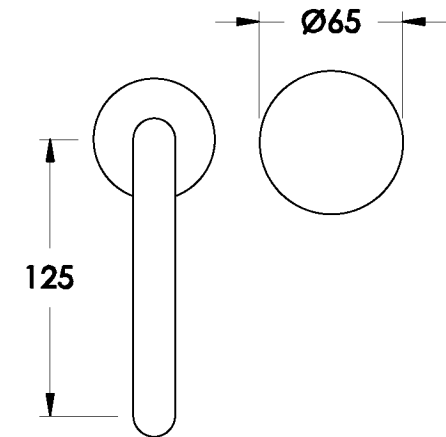

Brodware

HALO BASIN SET WITH KNURLED HANDLE

1.9500.97.7.XX

PRODUCT DIMENSIONS:

Front view

Side view

Top view

Available for purchase through selected distributors only

XX suffix indicates finish - SEE WEBSITE FOR COLOUR CODE
Dimensions subject to change without notice
All dimensions are approximate
A = approximate distance
Copyright © Brodware 2021

B.