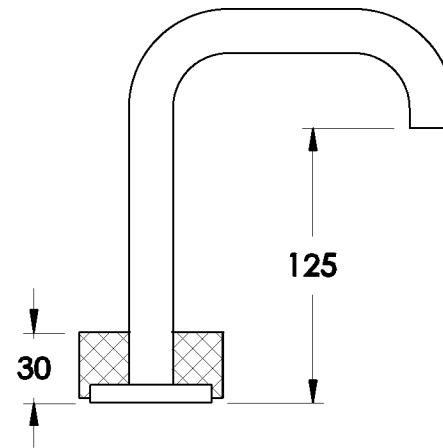

Brodware

HALO BASIN SET WITH KNURLED HANDLE

1.9500.97.7.XX

PRODUCT DIMENSIONS:

Front view

Side view

Top view

Available for purchase through selected distributors only

XX suffix indicates finish - SEE WEBSITE FOR COLOUR CODE
Dimensions subject to change without notice
All dimensions are approximate
A = approximate distance
Copyright © Brodware 2021

B.