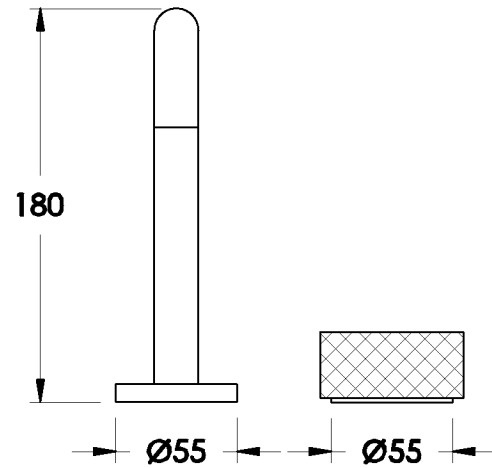

Brodware

HALO BASIN SET WITH KNURLED HANDLE

1.9500.97.7.XX

PRODUCT DIMENSIONS:

Front view

Side view

Top view

Available for purchase through selected distributors only

XX suffix indicates finish - SEE WEBSITE FOR COLOUR CODE
Dimensions subject to change without notice
All dimensions are approximate
A = approximate distance
Copyright © Brodware 2021

B.