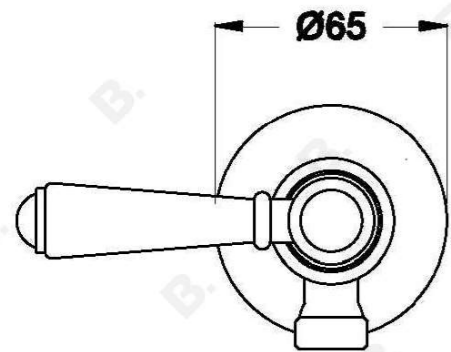

NEU ENGLAND WASHING MACHINE TAPS WITH METAL LEVERS

1.8044.00.3.XX

PRODUCT DIMENSIONS:

Front view:

Side view:

Top view: