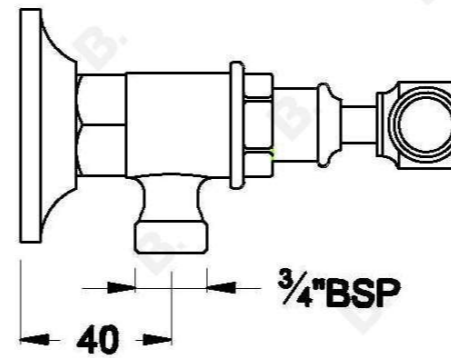

NEU ENGLAND WASHING MACHINE TAPS WITH METAL LEVERS

1.8044.00.3.XX

PRODUCT DIMENSIONS:

Front view:

Side view:

Top view: