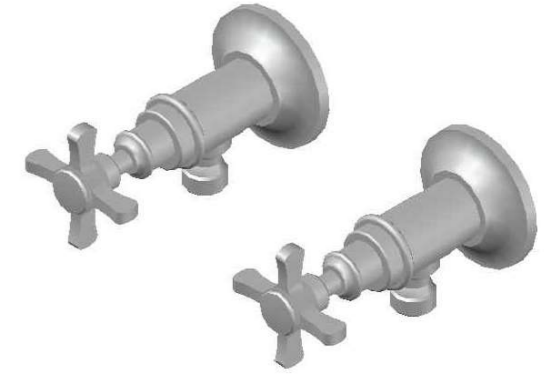

## NEU ENGLAND WASHING MACHINE TAPS WITH CROSS HANDLES - CERAMIC DISC

1.8044.00.2.XX

### PRODUCT DIMENSIONS:

Front view:

Side view:

Top view: