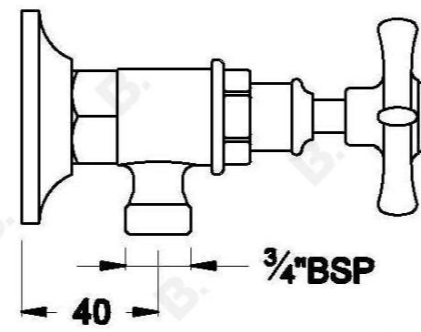

## NEU ENGLAND WASHING MACHINE TAPS WITH CROSS HANDLES - CERAMIC DISC

1.8044.00.2.XX

### PRODUCT DIMENSIONS:

Front view:

Side view:

Top view: