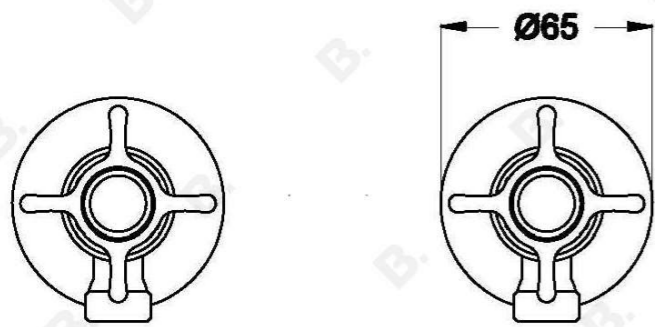

## NEU ENGLAND WASHING MACHINE TAPS WITH CROSS HANDLES - CERAMIC DISC

1.8044.00.2.XX

### PRODUCT DIMENSIONS:

Front view:

Side view:

Top view: