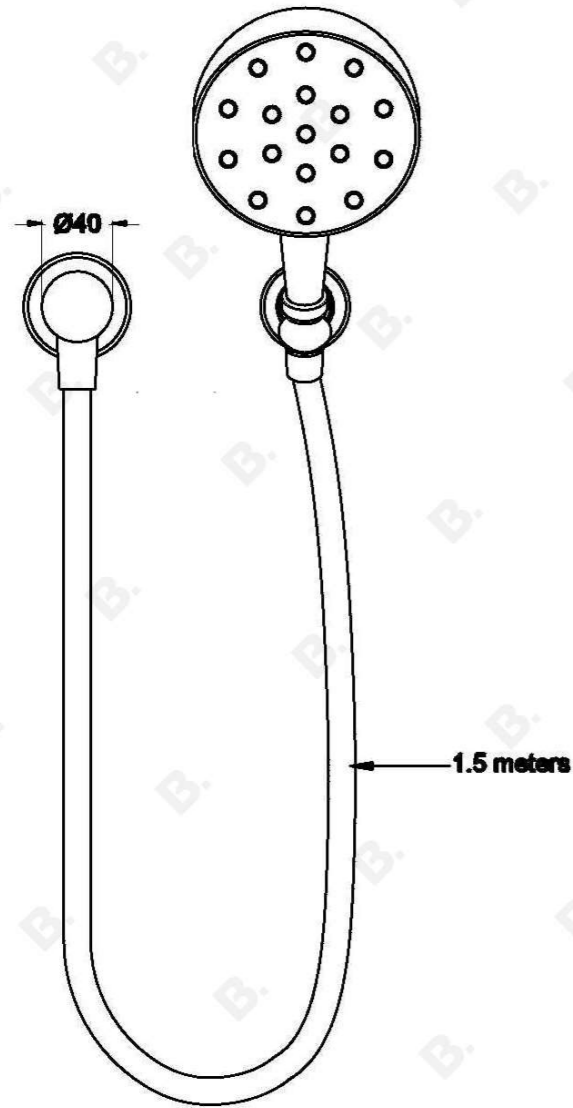

NEU ENGLAND MULTI-FUNCTION HANDSHOWER

1.8042.03.0.XX

PRODUCT DIMENSIONS:

Front view:

Side view:

Top view: