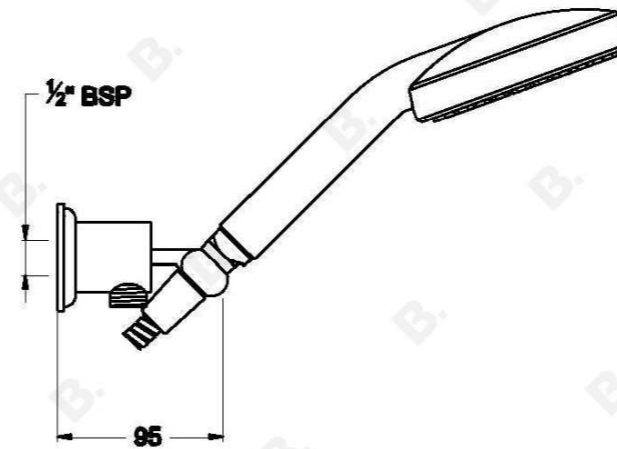

NEU ENGLAND MULTI-FUNCTION HANDSHOWER

1.8042.03.0.XX

PRODUCT DIMENSIONS:

Front view:

Side view:

Top view: