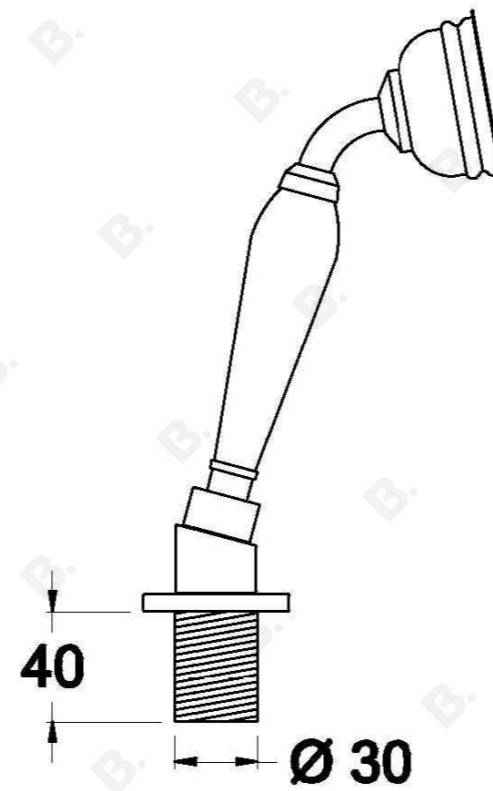

NEU ENGLAND HANDSHOWER WITH METAL INSERT

1.8042.02.3.XX

PRODUCT DIMENSIONS:

Front view:

Side view:

Top view: