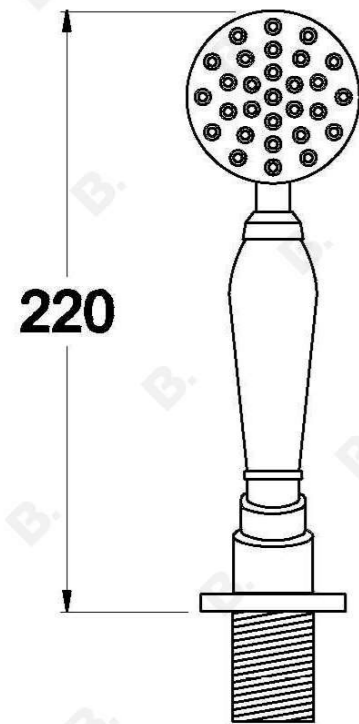

NEU ENGLAND HANDSHOWER WITH METAL INSERT

1.8042.02.3.XX

PRODUCT DIMENSIONS:

Front view:

Side view:

Top view: