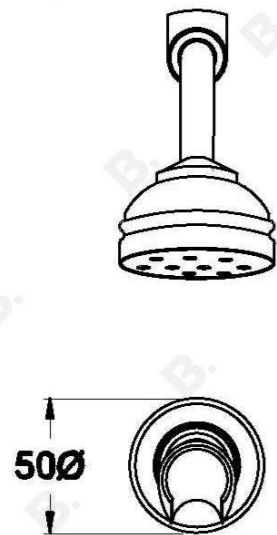

NEU ENGLAND HANDSHOWER WITH METAL INSERT

1.8042.00.3.XX

PRODUCT DIMENSIONS:

Front view:

Side view:

Top view: