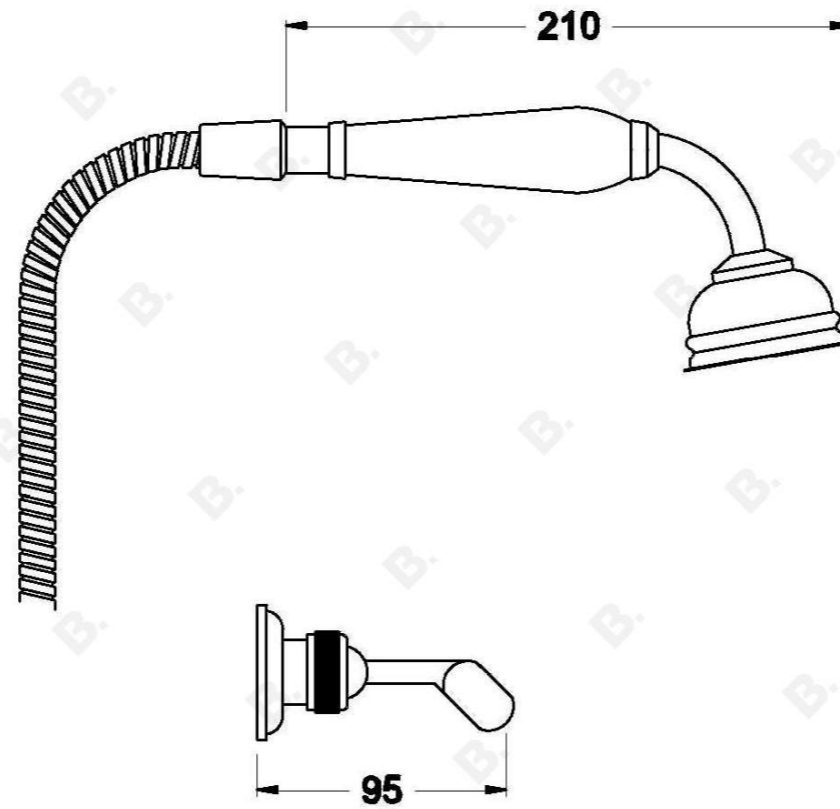

NEU ENGLAND HANDSHOWER WITH METAL INSERT

1.8042.00.3.XX

PRODUCT DIMENSIONS:

Front view:

Side view:

Top view: