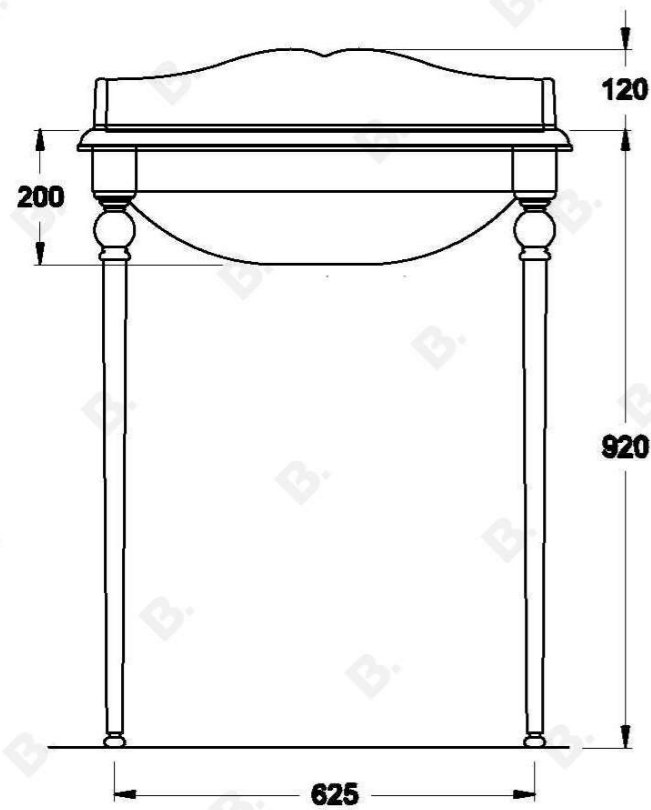

## NEU ENGLAND CONSOLE 3 TAPHOLE

1.8091.00.3.90

### PRODUCT DIMENSIONS:

Front view:

Side view:

Top view: