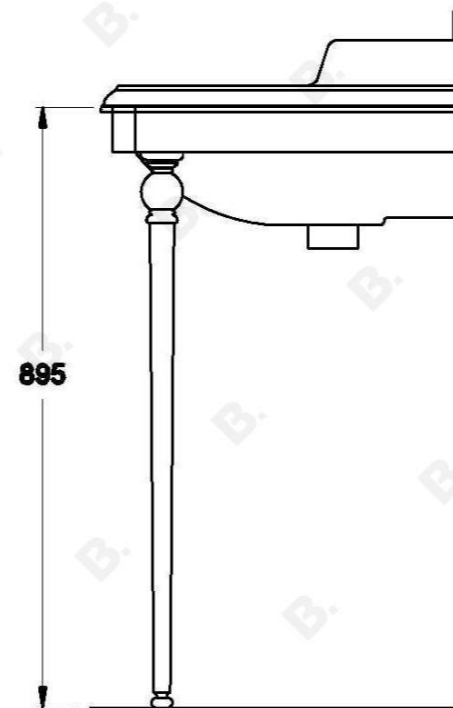

## NEU ENGLAND CONSOLE 3 TAPHOLE

1.8091.00.3.90

### PRODUCT DIMENSIONS:

Front view:

Side view:

Top view: