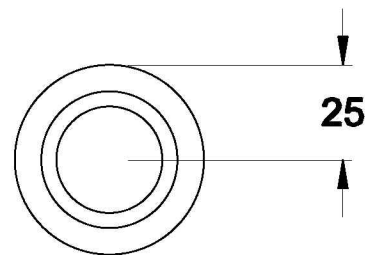

## NEU ENGLAND ROBE HOOK

1.8063.00.0.XX

### PRODUCT DIMENSIONS:

Front view

Side view:

Top view: