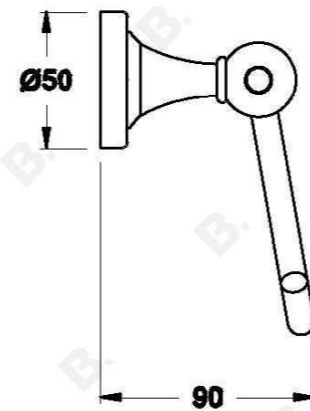

NEU ENGLAND TOILET ROLL HOLDER

1.8061.00.0.XX

PRODUCT DIMENSIONS:

Front view:

Side view:

Top view: