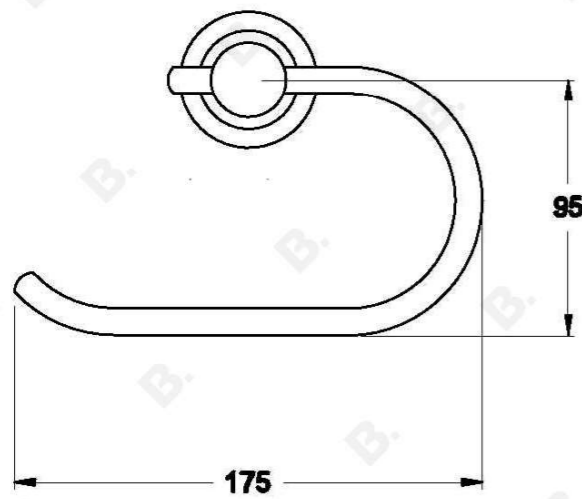

NEU ENGLAND TOILET ROLL HOLDER

1.8061.00.0.XX

PRODUCT DIMENSIONS:

Front view:

Side view:

Top view: