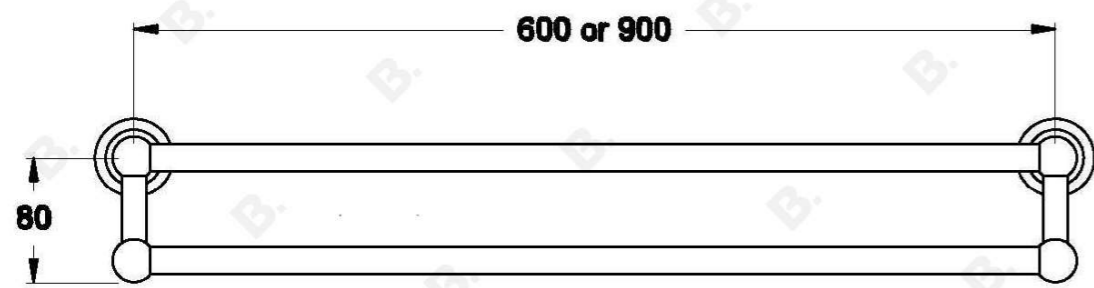

NEU ENGLAND DOUBLE TOWEL RAIL 600MM

1.8057.60.0.XX

PRODUCT DIMENSIONS:

Front view:

Side view:

Top view: