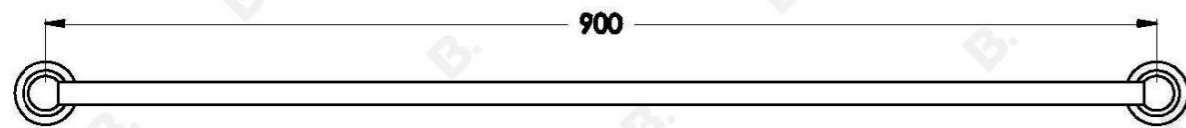

NEU ENGLAND SINGLE TOWEL RAIL 900MM

1.8055.90.0.XX

PRODUCT DIMENSIONS:

Front view:

Side view:

Top view: