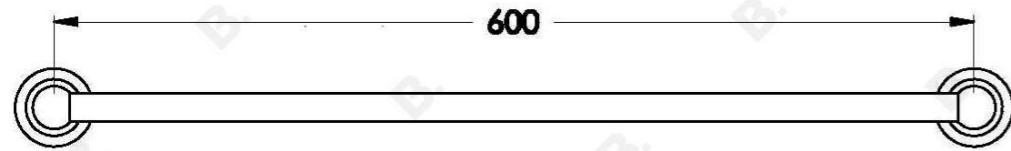

NEU ENGLAND SINGLE TOWEL RAIL 600MM

1.8055.60.0.XX

PRODUCT DIMENSIONS:

Front view:

Side view:

Top view: