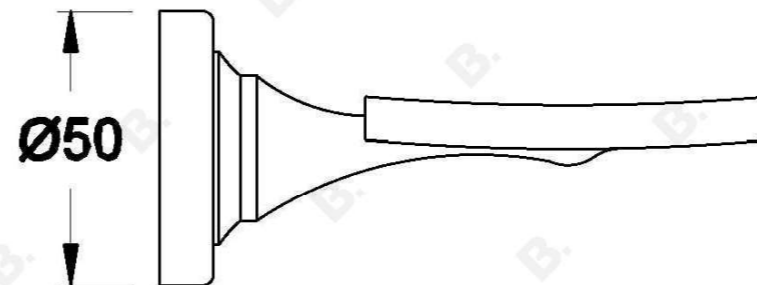

NEU ENGLAND SOAP HOLDER

1.8052.00.0.XX

PRODUCT DIMENSIONS:

Front view:

Side view:

Top view: