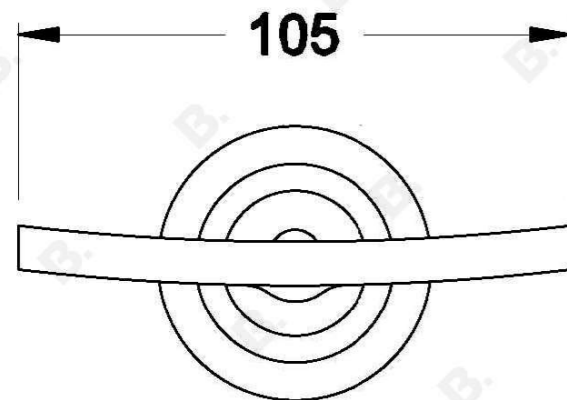

NEU ENGLAND SOAP HOLDER

1.8052.00.0.XX

PRODUCT DIMENSIONS:

Front view:

Side view:

Top view: