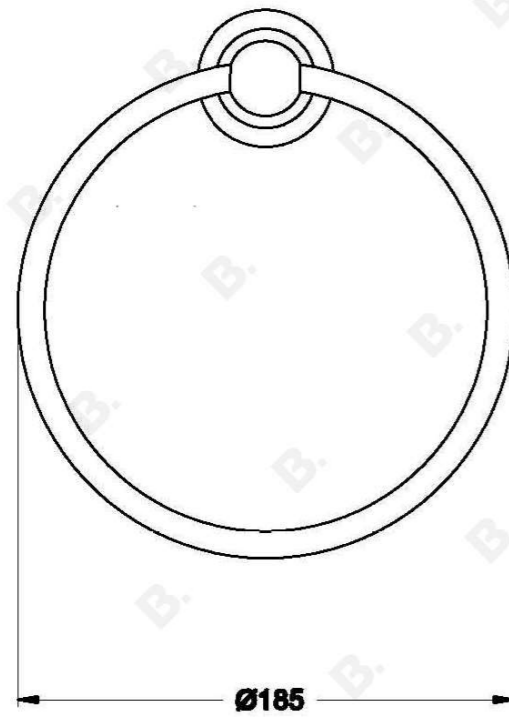

NEU ENGLAND TOWEL RING

1.8051.00.0.XX

PRODUCT DIMENSIONS:

Front view:

Side view:

Top view: