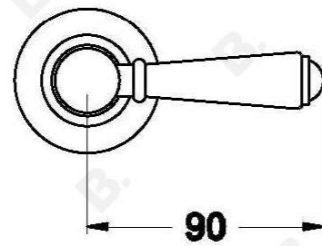

## NEU ENGLAND WALL TAPS WITH METAL LEVERS

1.8049.00.3.XX

### PRODUCT DIMENSIONS:

Front view:

Side view:

Top view: