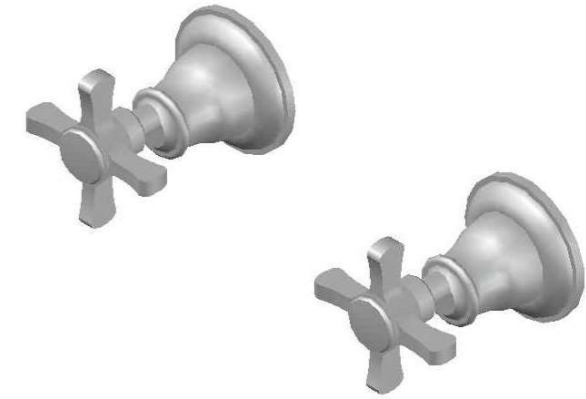

## NEU ENGLAND WALL TAPS WITH CROSS HANDLES - CERAMIC DISC

1.8049.00.2.XX

### PRODUCT DIMENSIONS:

Front view:

Side view:

Top view: