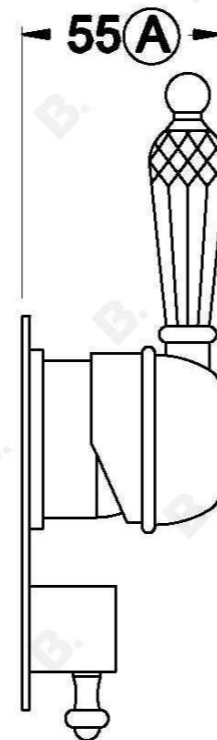

NEU ENGLAND MIXER DIVERTER WITH KRISTALL LEVER

1.8048.05.8.XX

PRODUCT DIMENSIONS:

Front view:

Side view:

Top view: