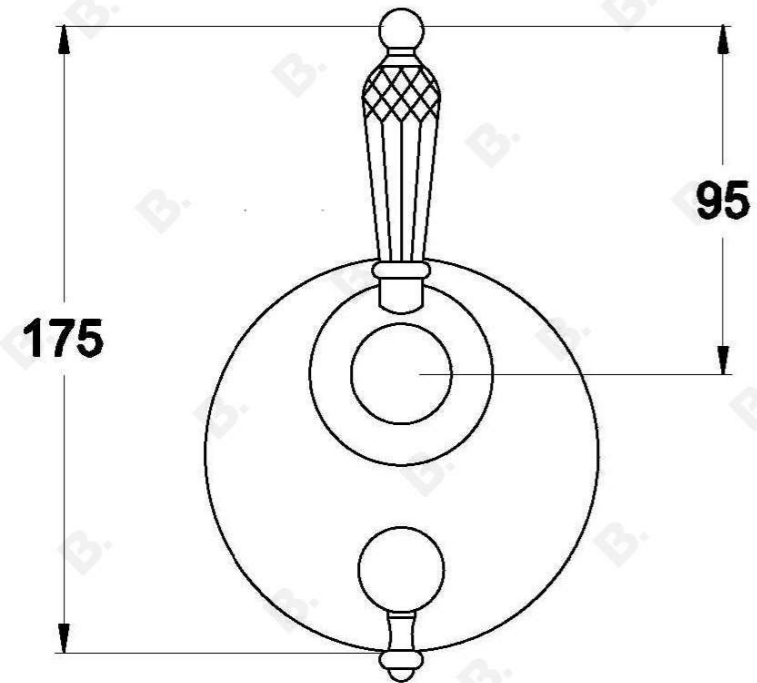

NEU ENGLAND MIXER DIVERTER WITH KRISTALL LEVER

1.8048.05.8.XX

PRODUCT DIMENSIONS:

Front view:

Side view:

Top view: