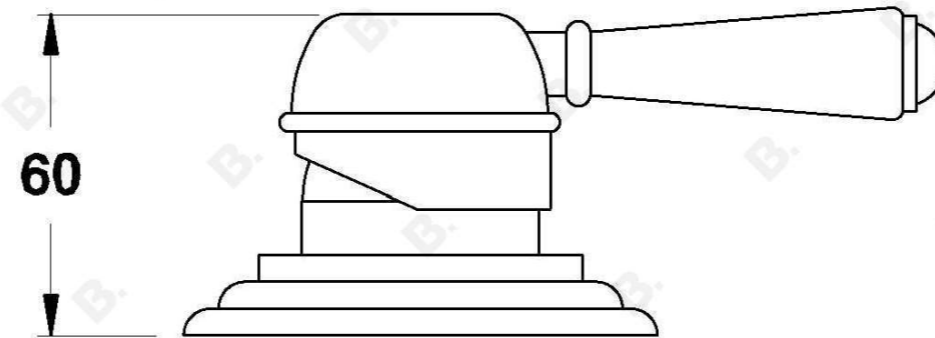

NEU ENGLAND HOB MOUNTED MIXER WITH METAL LEVER

1.8048.02.3.XX

PRODUCT DIMENSIONS:

Front view:

Side view:

Top view: