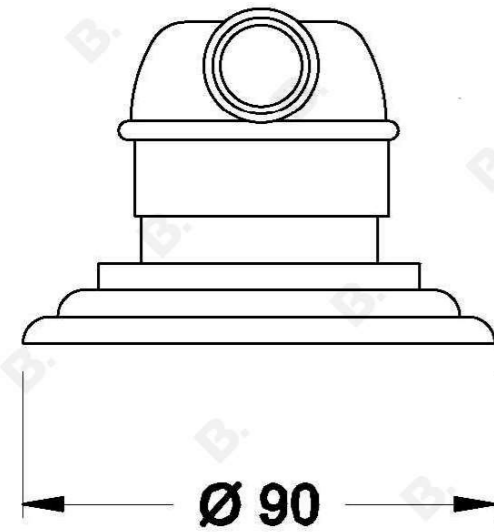

NEU ENGLAND HOB MOUNTED MIXER WITH METAL LEVER

1.8048.02.3.XX

PRODUCT DIMENSIONS:

Front view:

Side view:

Top view: