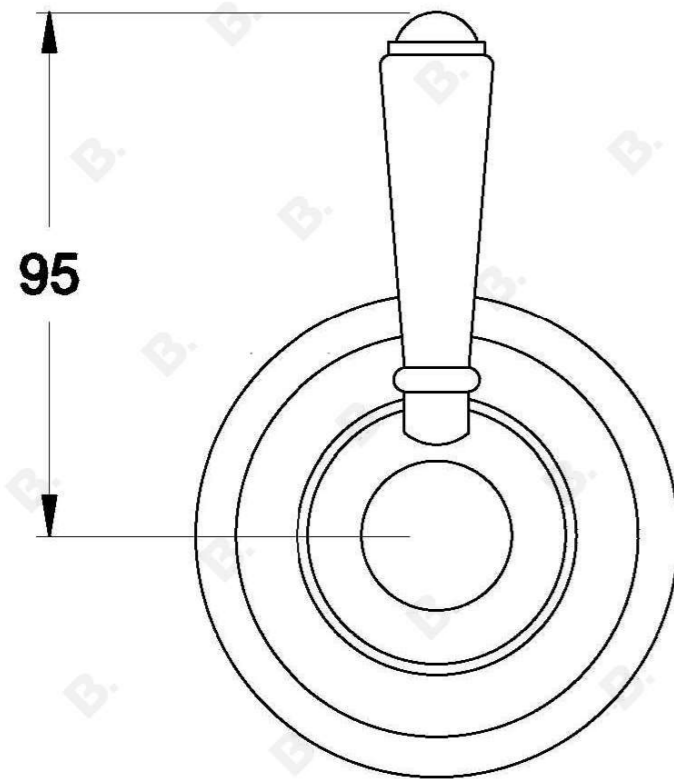

NEU ENGLAND WALL MIXER WITH METAL LEVER

1.8048.00.3.XX

PRODUCT DIMENSIONS:

Front view:

Side view:

Top view: