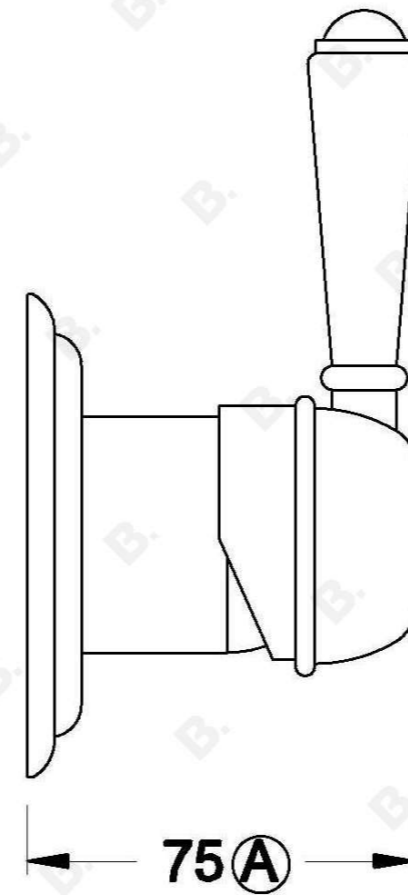

NEU ENGLAND WALL MIXER WITH METAL LEVER

1.8048.00.3.XX

PRODUCT DIMENSIONS:

Front view:

Side view:

Top view: