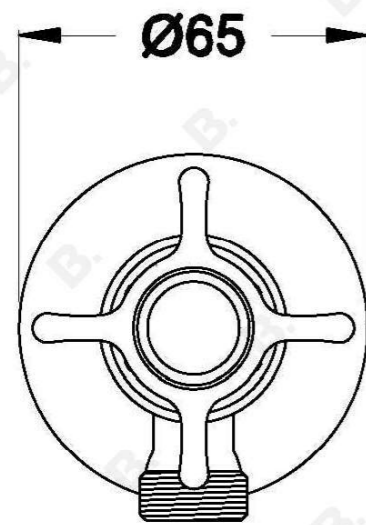

## NEU ENGLAND CISTERN TAP WITH CROSS HANDLE - CERAMIC DISC

1.8045.00.2.XX

### PRODUCT DIMENSIONS:

Front view:

Side view:

Top view: