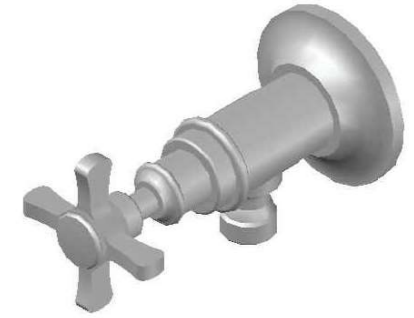

## NEU ENGLAND CISTERN TAP WITH CROSS HANDLE - CERAMIC DISC

1.8045.00.2.XX

### PRODUCT DIMENSIONS:

Front view:

Side view:

Top view: