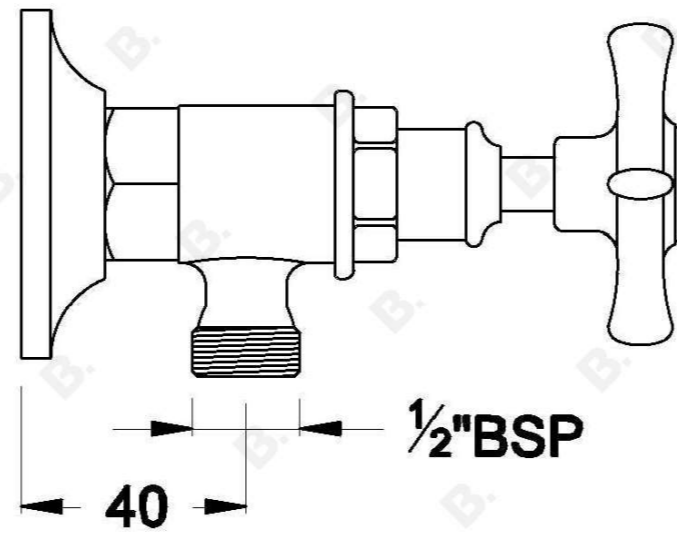

## NEU ENGLAND CISTERN TAP WITH CROSS HANDLE - CERAMIC DISC

1.8045.00.2.XX

### PRODUCT DIMENSIONS:

Front view:

Side view:

Top view: