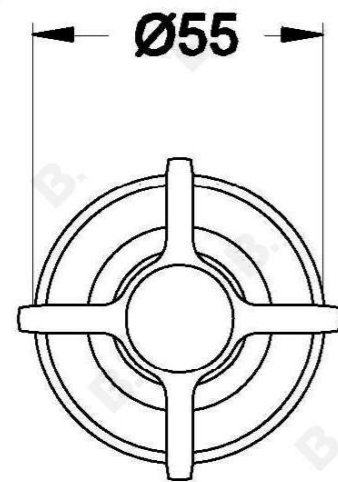

NEU ENGLAND DIVERTER WITH CROSS HANDLE - CERAMIC DISC

1.8041.00.2.XX

PRODUCT DIMENSIONS:

Front view:

Side view:

Top view: