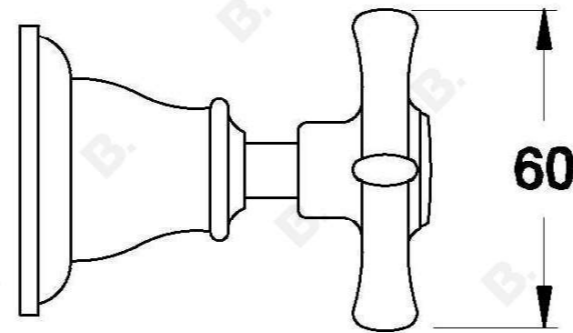

NEU ENGLAND DIVERTER WITH CROSS HANDLE - CERAMIC DISC

1.8041.00.2.XX

PRODUCT DIMENSIONS:

Front view:

Side view:

Top view: