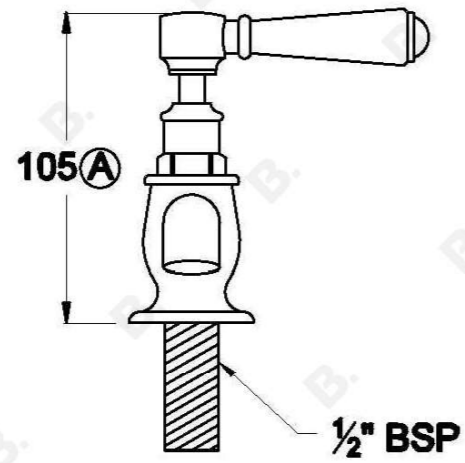

NEU ENGLAND PILLAR TAPS WITH METAL LEVERS

1.8040.00.3.XX

1.8040.50.3.XX - Flow controlled variant

PRODUCT DIMENSIONS:

Front view:

Side view:

Top view: