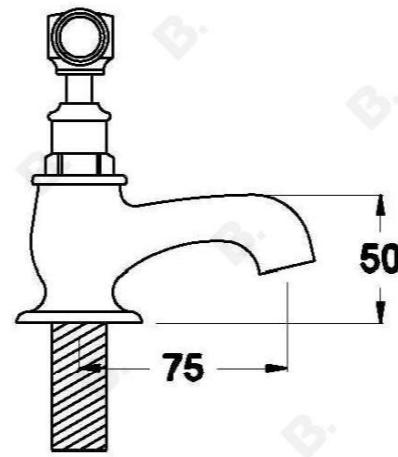

NEU ENGLAND PILLAR TAPS WITH METAL LEVERS

1.8040.00.3.XX

1.8040.50.3.XX - Flow controlled variant

PRODUCT DIMENSIONS:

Front view:

Side view:

Top view: