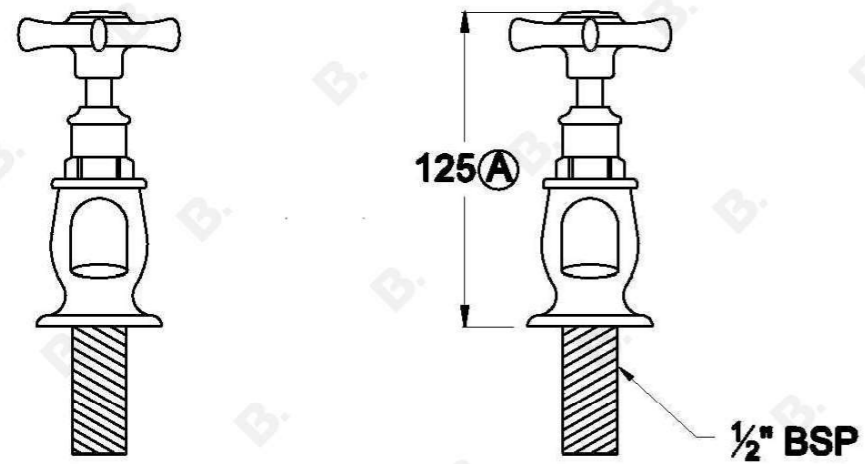

## NEU ENGLAND PILLAR TAPS WITH CROSS HANDLES - CERAMIC DISC

1.8040.00.2.XX

1.8040.50.2.XX - Flow controlled variant

### PRODUCT DIMENSIONS:

Front view:

Side view:

Top view: