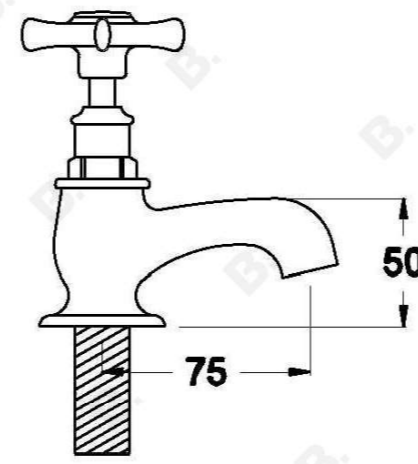

## NEU ENGLAND PILLAR TAPS WITH CROSS HANDLES - CERAMIC DISC

1.8040.00.2.XX

1.8040.50.2.XX - Flow controlled variant

### PRODUCT DIMENSIONS:

Front view:

Side view:

Top view: