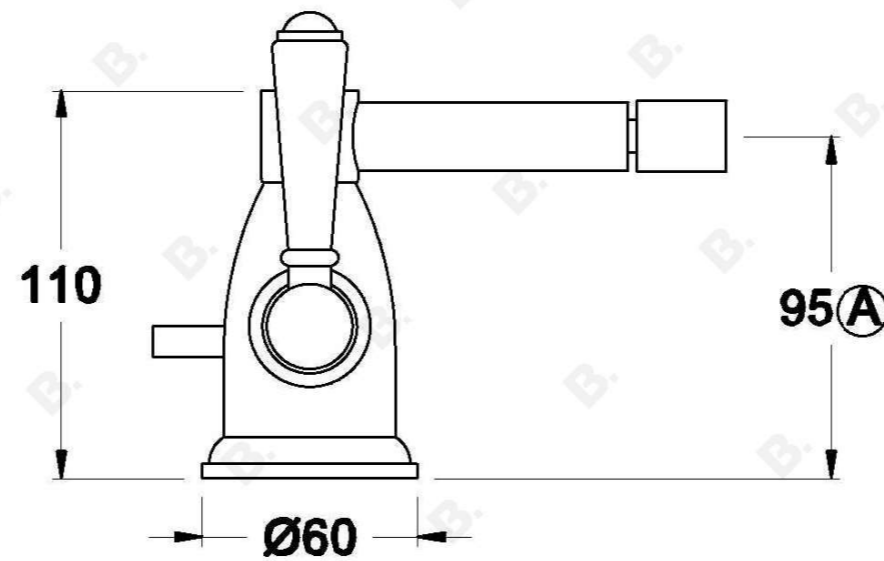

## NEU ENGLAND BIDET MIXER WITH METAL LEVERS

1.8037.00.3.XX

### PRODUCT DIMENSIONS:

Front view:

Side view:

Top view:

Note: Supplied with 32mm pop-up waste