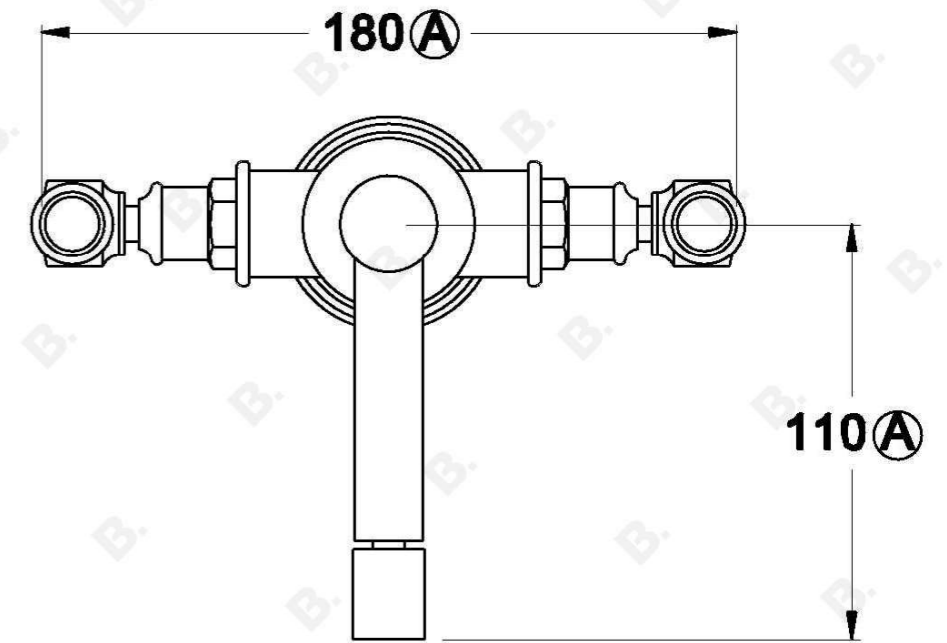

## NEU ENGLAND BIDET MIXER WITH METAL LEVERS

1.8037.00.3.XX

### PRODUCT DIMENSIONS:

Front view:

Side view:

Top view:

Note: Supplied with 32mm pop-up waste