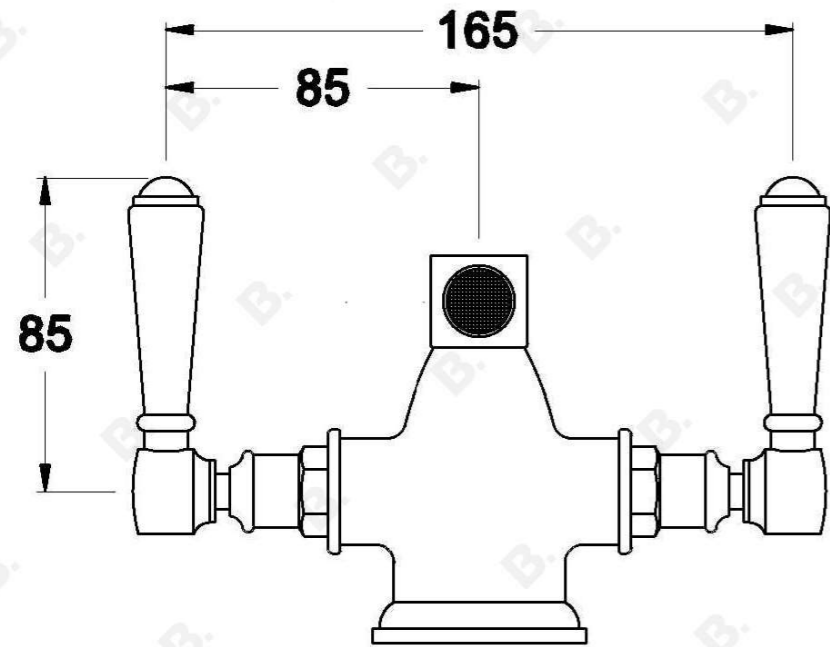

## NEU ENGLAND BIDET MIXER WITH METAL LEVERS

1.8037.00.3.XX

### PRODUCT DIMENSIONS:

Front view:

Side view:

Top view:

Note: Supplied with 32mm pop-up waste