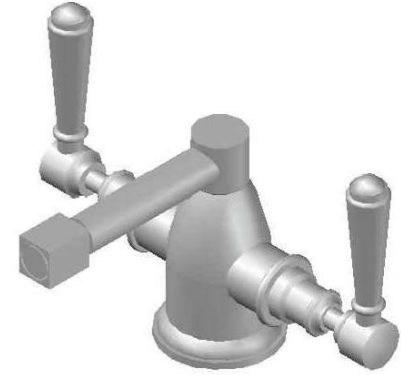

## NEU ENGLAND BIDET MIXER WITH METAL LEVERS

1.8037.00.3.XX

### PRODUCT DIMENSIONS:

Front view:

Side view:

Top view:

Note: Supplied with 32mm pop-up waste