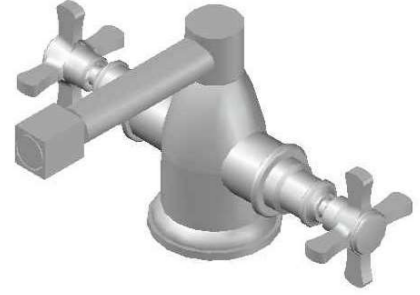

NEU ENGLAND BIDET MIXER WITH CROSS HANDLES - CERAMIC DISC

1.8037.00.2.XX

PRODUCT DIMENSIONS:

Front view:

Side view:

Top view:

Note: Supplied with 32mm pop-up waste