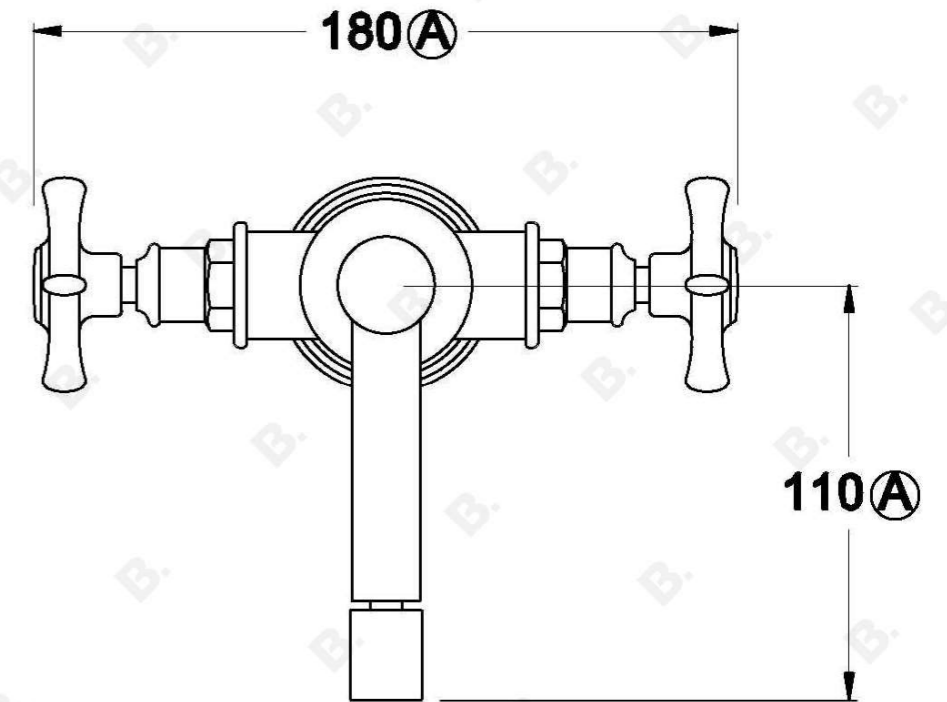

NEU ENGLAND BIDET MIXER WITH CROSS HANDLES - CERAMIC DISC

1.8037.00.2.XX

PRODUCT DIMENSIONS:

Front view:

Side view:

Top view:

Note: Supplied with 32mm pop-up waste