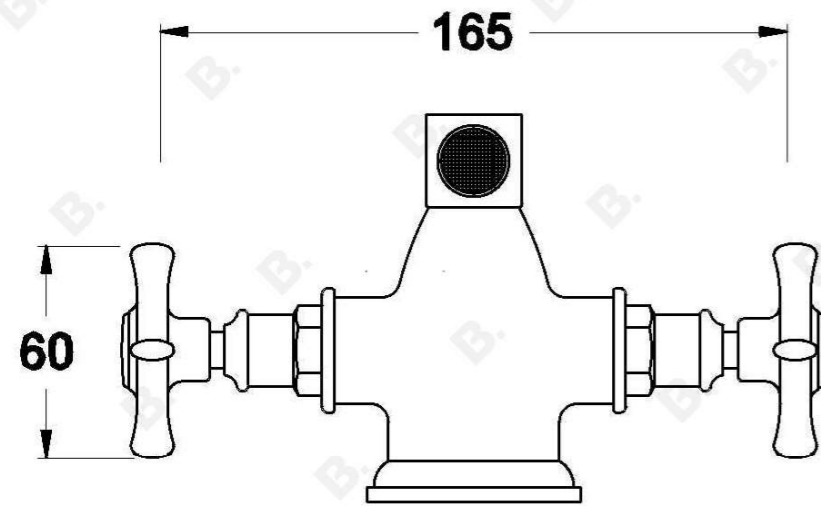

NEU ENGLAND BIDET MIXER WITH CROSS HANDLES - CERAMIC DISC

1.8037.00.2.XX

PRODUCT DIMENSIONS:

Front view:

Side view:

Top view:

Note: Supplied with 32mm pop-up waste