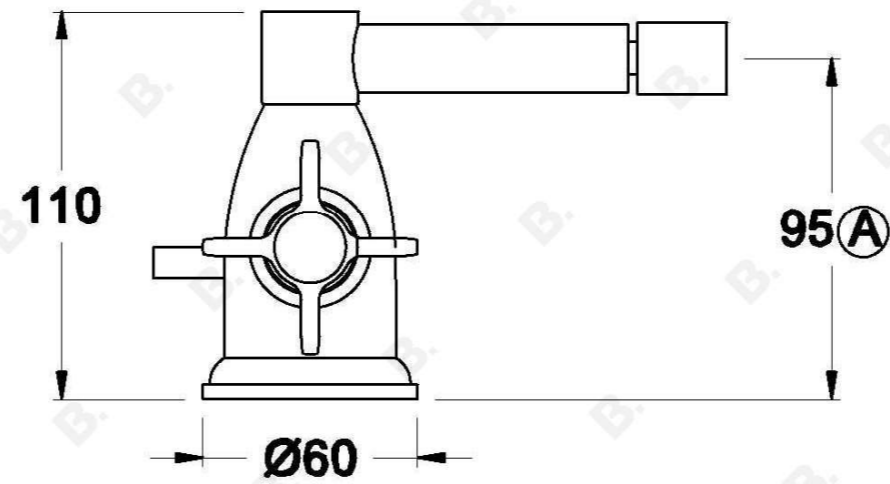

NEU ENGLAND BIDET MIXER WITH CROSS HANDLES - CERAMIC DISC

1.8037.00.2.XX

PRODUCT DIMENSIONS:

Front view:

Side view:

Top view:

Note: Supplied with 32mm pop-up waste