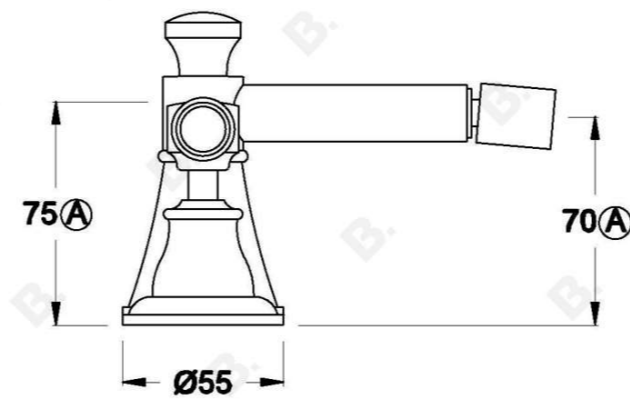

## NEU ENGLAND BIDET SET WITH METAL LEVERS

1.8035.00.3.XX

### PRODUCT DIMENSIONS:

Front view:

Side view:

Top view:

Note: Supplied with 32mm pop-up waste