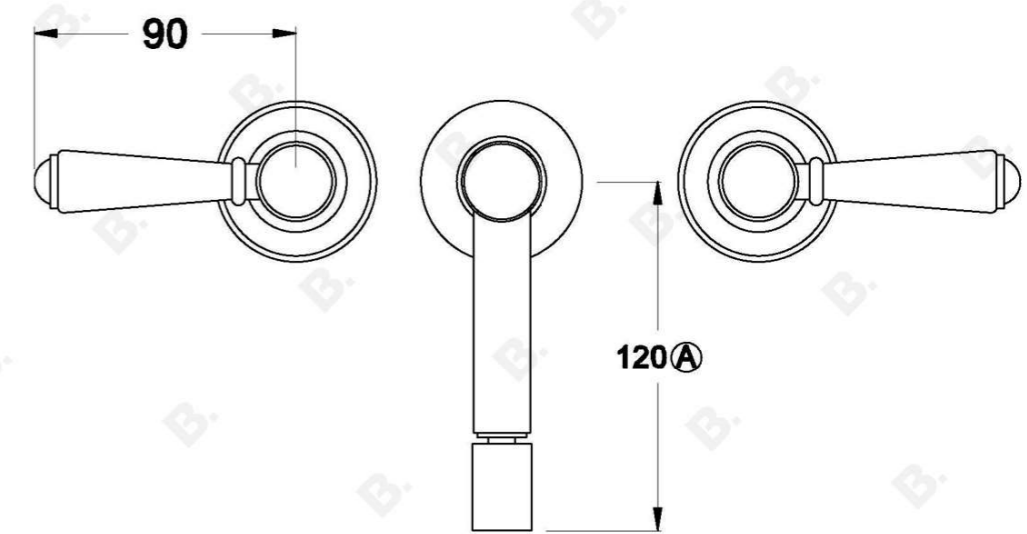

## NEU ENGLAND BIDET SET WITH METAL LEVERS

1.8035.00.3.XX

### PRODUCT DIMENSIONS:

Front view:

Side view:

Top view:

Note: Supplied with 32mm pop-up waste