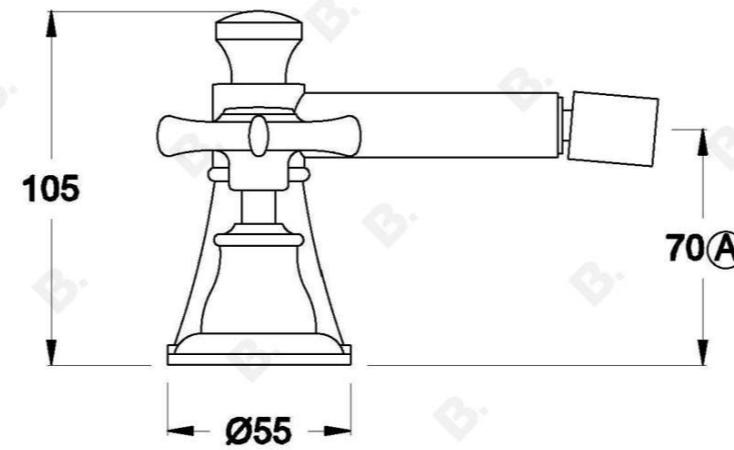

## NEU ENGLAND BIDET SET WITH CROSS HANDLES - CERAMIC DISC

1.8035.00.2.XX

### PRODUCT DIMENSIONS:

Front view:

Side view:

Top view:

Note: Supplied with 32mm pop-up waste