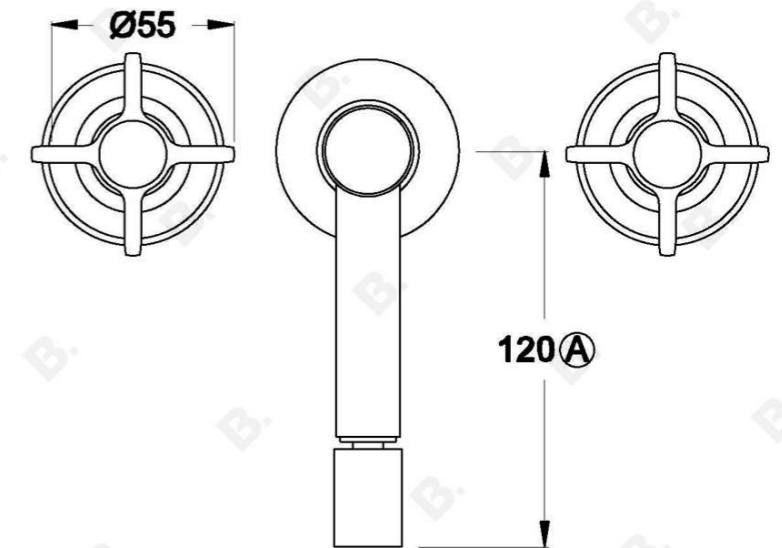

## NEU ENGLAND BIDET SET WITH CROSS HANDLES - CERAMIC DISC

1.8035.00.2.XX

### PRODUCT DIMENSIONS:

Front view:

Side view:

Top view:

Note: Supplied with 32mm pop-up waste