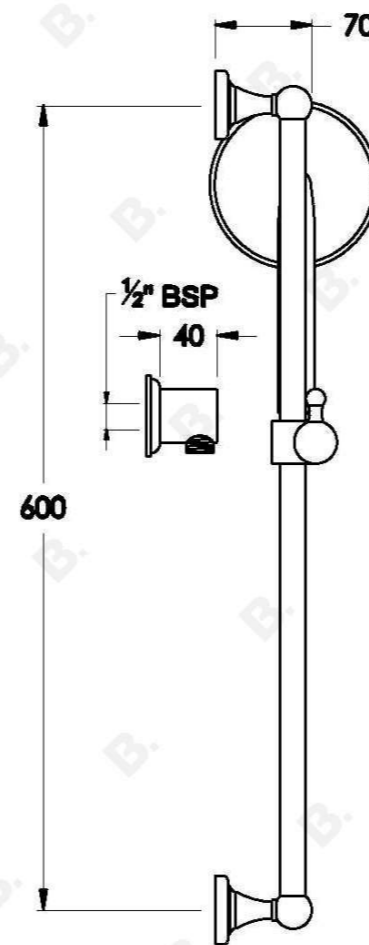

NEU ENGLAND MULTI-FUNCTION HANDSHOWER

1.8034.03.0.XX

PRODUCT DIMENSIONS:

Front view:

Side view:

Top view: