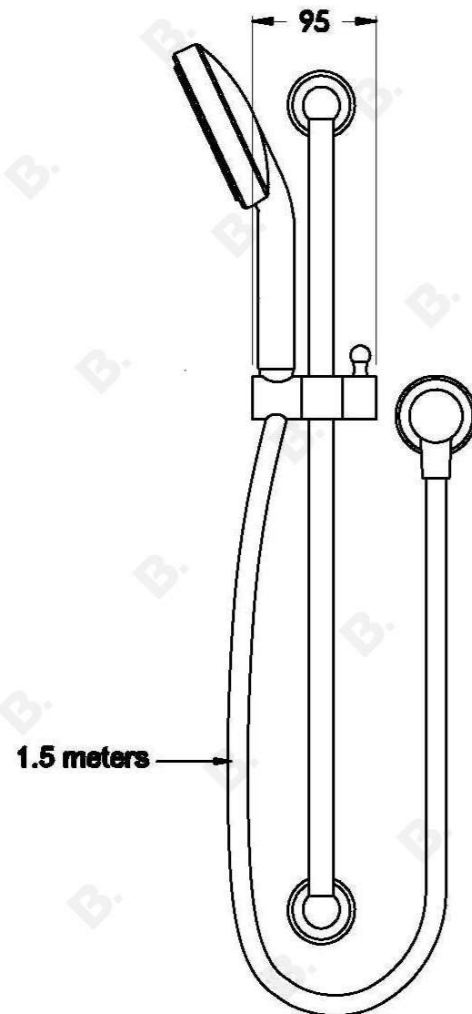

NEU ENGLAND MULTI-FUNCTION HANDSHOWER

1.8034.03.0.XX

PRODUCT DIMENSIONS:

Front view:

Side view:

Top view: