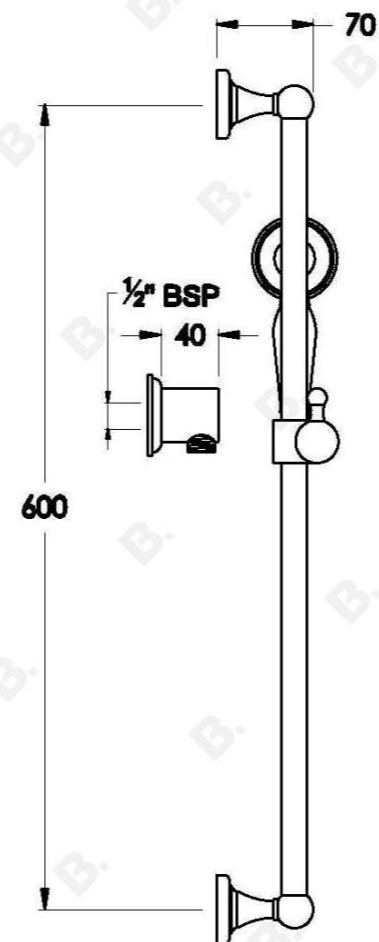

## NEU ENGLAND HANDSHOWER WITH METAL HANDPIECE

1.8034.00.3.XX

### PRODUCT DIMENSIONS:

Front view:

Side view:

Top view: