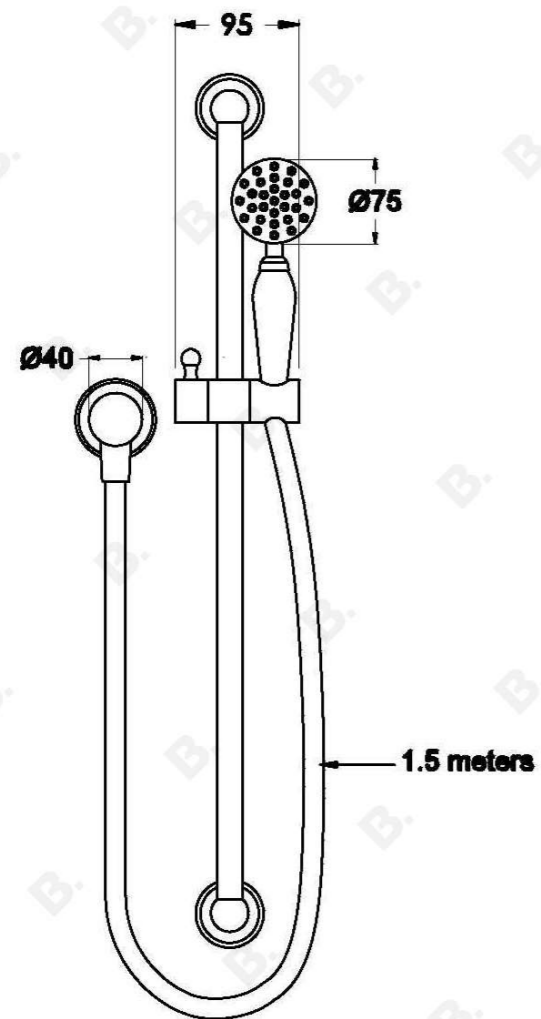

## NEU ENGLAND HANDSHOWER WITH METAL HANDPIECE

1.8034.00.3.XX

### PRODUCT DIMENSIONS:

Front view:

Side view:

Top view: