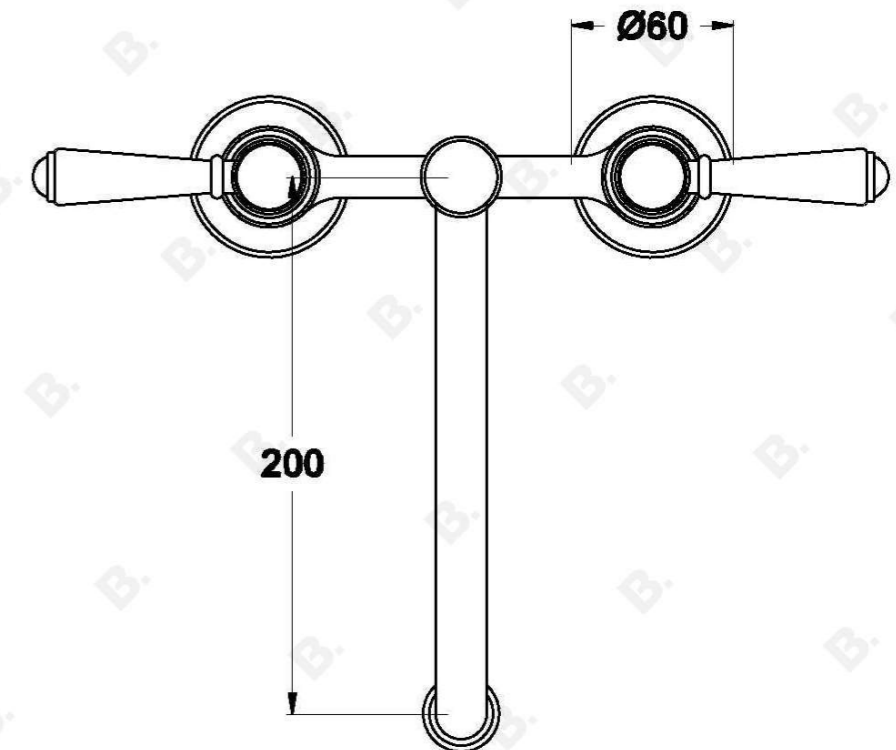

NEU ENGLAND KITCHEN SET WITH METAL LEVERS

1.8031.02.3.XX

PRODUCT DIMENSIONS:

Front view:

Side view:

Top view:

Note: (A) Fixed 140mm centres

XX suffix indicated finish
Dimensions subject to change without notice
All dimensions are approximate
B Fixed centre; taps must have 150mm centres
A Maximum, adjustable; can be reduced at installation
Copyright © Brodware 2020