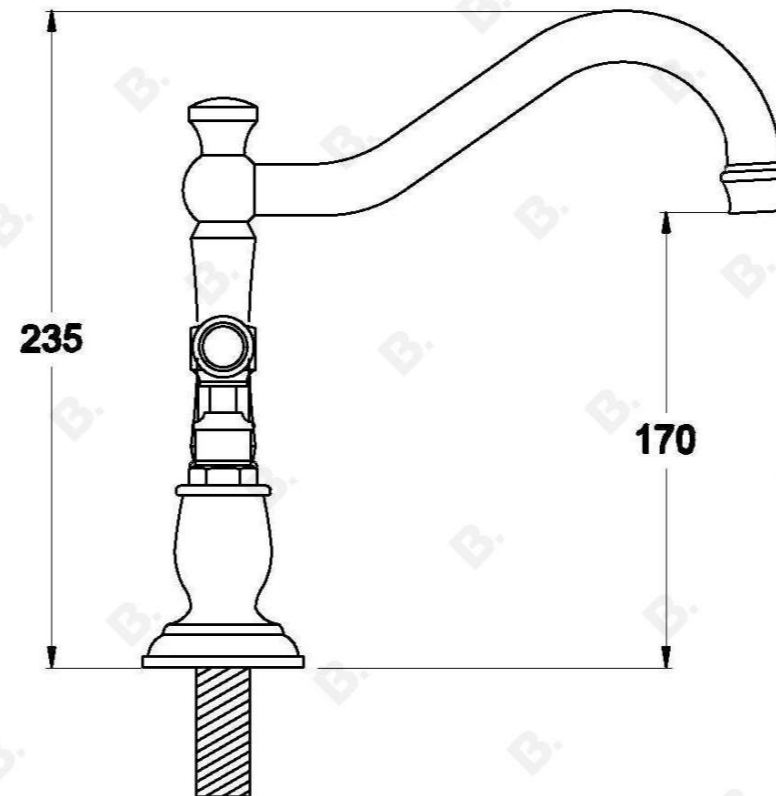

NEU ENGLAND KITCHEN SET WITH METAL LEVERS

1.8031.02.3.XX

PRODUCT DIMENSIONS:

Front view:

Side view:

Top view:

Note: (A) Fixed 140mm centres

XX suffix indicated finish
Dimensions subject to change without notice
All dimensions are approximate
B Fixed centre; taps must have 150mm centres
A Maximum, adjustable; can be reduced at installation
Copyright © Brodware 2020