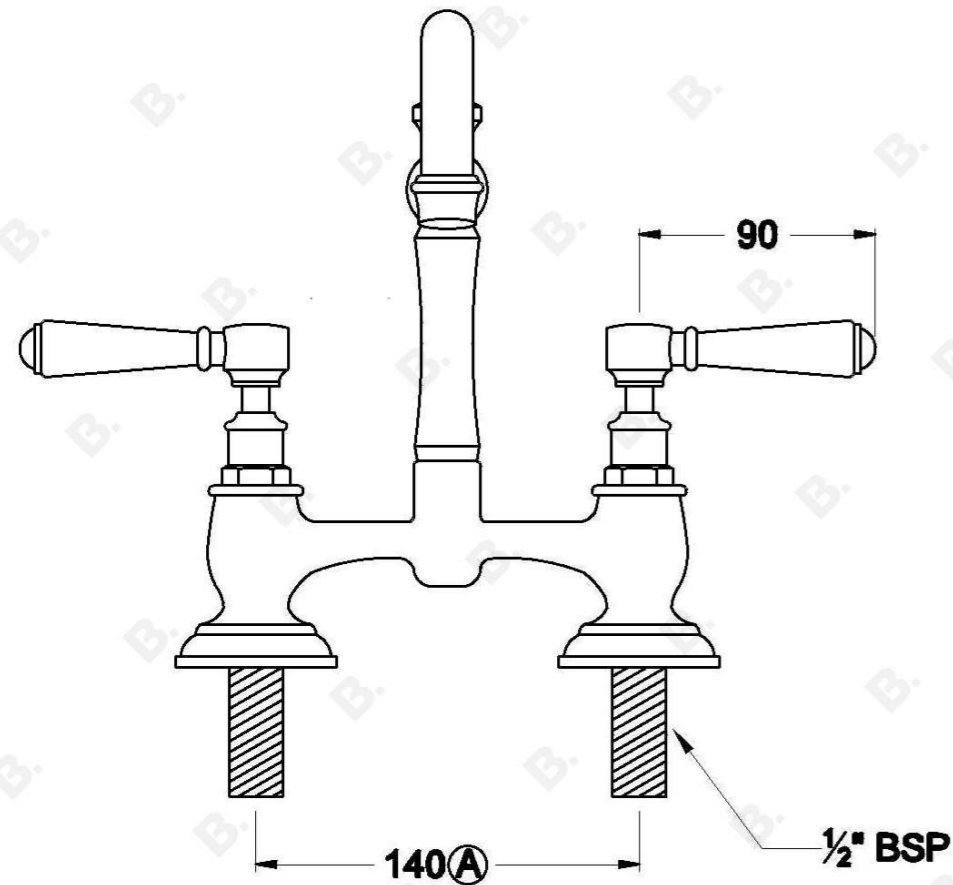

NEU ENGLAND KITCHEN SET WITH METAL LEVERS

1.8031.02.3.XX

PRODUCT DIMENSIONS:

Front view:

Side view:

Top view:

Note: (A) Fixed 140mm centres

XX suffix indicated finish
Dimensions subject to change without notice
All dimensions are approximate
B Fixed centre; taps must have 150mm centres
A Maximum, adjustable; can be reduced at installation
Copyright © Brodware 2020